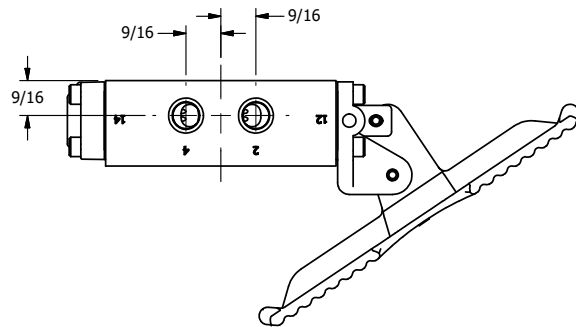

4

3

2

1

AAA
PRODUCTS
INTERNATIONAL

**AAA PRODUCTS
INTERNATIONAL**
7114 Harry Hines Blvd
Dallas, TX 75235

TITLE: 1/4" SIDE PORT, TREADLE, 2 POS,
RVRS SPR RTRN, BRASS & STAINLESS

DRAWING NO.: DIM_ZTA2