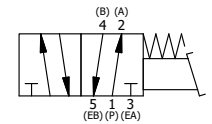

4

3

2

1

AAA
PRODUCTS
INTERNATIONAL

**AAA PRODUCTS
INTERNATIONAL**
7114 Harry Hines Blvd
Dallas, TX 75235

TITLE: 1/4" SIDE PORT, TREADLE, 2 POS,
RVRS SPR RTRN, BRASS & STAINLESS

DRAWING NO.: DIM_ZTA2