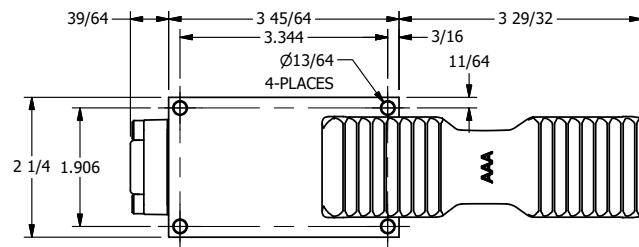

4

3

2

1

AAA
PRODUCTS
INTERNATIONAL

**AAA PRODUCTS
INTERNATIONAL**
7114 Harry Hines Blvd
Dallas, TX 75235

TITLE: 1/4" SIDE PORT, TREADLE, 2 POS,
RVRS SPR RTRN, BRASS & STAINLESS

DRAWING NO.: DIM_ZTA2