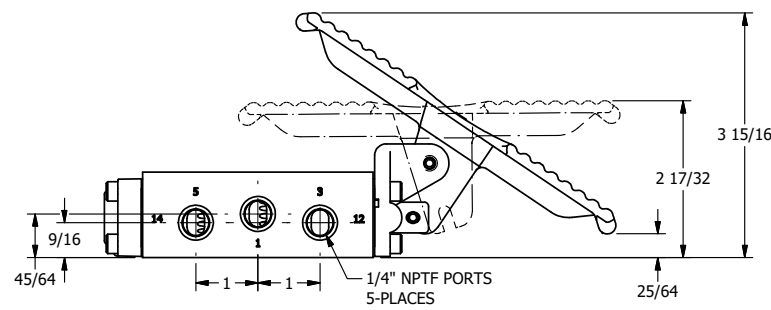

4

3

2

1

AAA
PRODUCTS
INTERNATIONAL

**AAA PRODUCTS
INTERNATIONAL**
7114 Harry Hines Blvd
Dallas, TX 75235

TITLE: 1/4" SIDE PORT, TREADLE, 2 POS,
RVRS SPR RTRN, BRASS & STAINLESS

DRAWING NO.: DIM_ZTA2