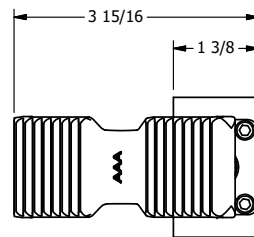

4

3

2

1

AAA
PRODUCTS
INTERNATIONAL

**AAA PRODUCTS
INTERNATIONAL**
7114 Harry Hines Blvd
Dallas, TX 75235

TITLE: 1/4" SIDE PORT, TREADLE, 2 POS,
RVRS SPR RTRN, BRASS & STAINLESS

DRAWING NO.: DIM_ZTA2