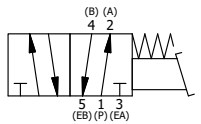

NOTES:
 1) REMOTE PILOT CAN BE ROUTED THROUGH SUBPLATE CONNECTION.

AAA
 PRODUCTS
 INTERNATIONAL

**AAA PRODUCTS
 INTERNATIONAL**
 7114 Harry Hines Blvd
 Dallas, TX 75235

TITLE: 1/2" SUBPLATE, TREADLE, 2 POS,
 RVRS SPR RTRN