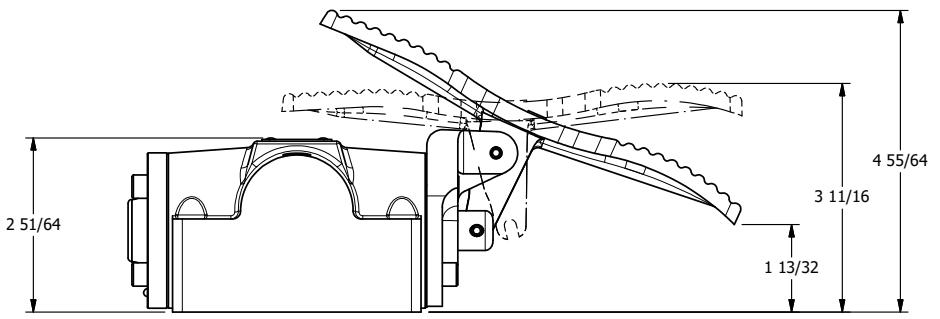

NOTES:
 1) REMOTE PILOT CAN BE ROUTED THROUGH SUBPLATE CONNECTION.

AAA
 PRODUCTS
 INTERNATIONAL

**AAA PRODUCTS
 INTERNATIONAL**
 7114 Harry Hines Blvd
 Dallas, TX 75235

TITLE: 1/2" SUBPLATE, TREADLE, 2 POS,
 RVRS SPR RTRN

DRAWING NO.:
 DIM_TA4P

THE INFORMATION CONTAINED WITHIN THIS DOCUMENT IS PROPRIETARY TO AAA PRODUCTS AND MAY NOT BE DISCLOSED WITHOUT PRIOR WRITTEN CONSENT