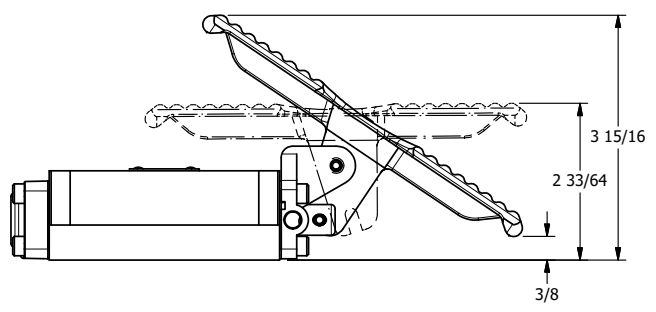

4

3

2

1

A

A

AAA
PRODUCTS
INTERNATIONAL

**AAA PRODUCTS
INTERNATIONAL**
7114 Harry Hines Blvd
Dallas, TX 75235

TITLE 3/8" SUBPLATE, TREADLE, 2 POS,
RVRS SPR RTRN, LOCKOUT A

DRAWING NO.:
DIM_TA3PLO

THE INFORMATION CONTAINED WITHIN THIS DOCUMENT IS PROPRIETARY TO AAA PRODUCTS AND MAY NOT BE DISCLOSED WITHOUT PRIOR WRITTEN CONSENT