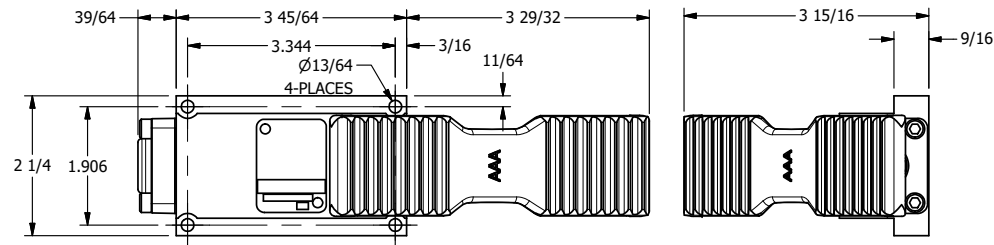

4

3

2

1

B

B

A

A

4

3

2

1

A

A

AAA
PRODUCTS
INTERNATIONAL

**AAA PRODUCTS
INTERNATIONAL**
7114 Harry Hines Blvd
Dallas, TX 75235

TITLE 3/8" SUBPLATE, TREADLE, 2 POS,
RVRS SPR RTRN, LOCKOUT A

DRAWING NO.:
DIM_TA3PLO

THE INFORMATION CONTAINED WITHIN THIS DOCUMENT IS PROPRIETARY TO AAA PRODUCTS AND MAY NOT BE DISCLOSED WITHOUT PRIOR WRITTEN CONSENT