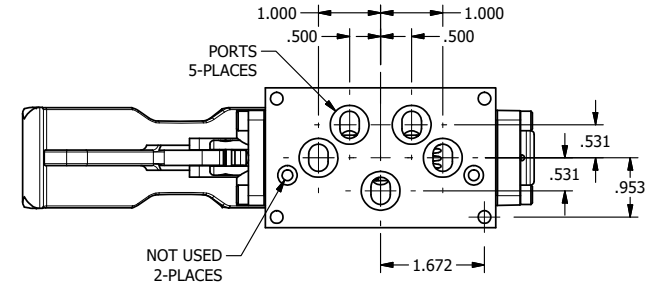

4

3

2

1

B

B

A

A

4

3

2

1

A

A

AAA
PRODUCTS
INTERNATIONAL

**AAA PRODUCTS
INTERNATIONAL**
7114 Harry Hines Blvd
Dallas, TX 75235

TITLE 3/8" SUBPLATE, TREADLE, 2 POS,
RVRS SPR RTRN, LOCKOUT A

DRAWING NO.:
DIM_TA3PLO

THE INFORMATION CONTAINED WITHIN THIS DOCUMENT IS PROPRIETARY TO AAA PRODUCTS AND MAY NOT BE DISCLOSED WITHOUT PRIOR WRITTEN CONSENT