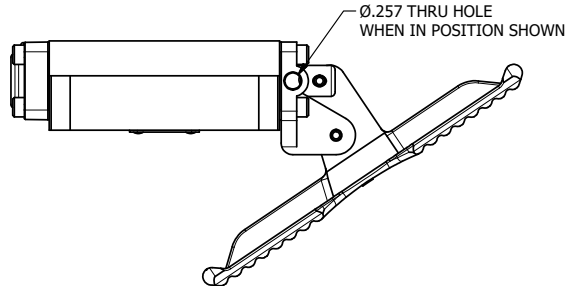

4

3

2

1

B

B

A

A

4

3

2

1

A

A

AAA
PRODUCTS
INTERNATIONAL

**AAA PRODUCTS
INTERNATIONAL**
7114 Harry Hines Blvd
Dallas, TX 75235

TITLE 3/8" SUBPLATE, TREADLE, 2 POS,
RVRS SPR RTRN, LOCKOUT A

DRAWING NO.:
DIM_TA3PLO

THE INFORMATION CONTAINED WITHIN THIS DOCUMENT IS PROPRIETARY TO AAA PRODUCTS AND MAY NOT BE DISCLOSED WITHOUT PRIOR WRITTEN CONSENT