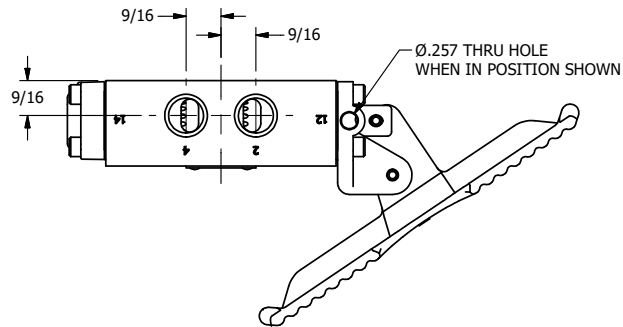

4

3

2

1

**AAA**  
PRODUCTS  
INTERNATIONAL

**AAA PRODUCTS  
INTERNATIONAL**  
7114 Harry Hines Blvd  
Dallas, TX 75235

TITLE 3/8" SIDE PORT, TREADLE, 2 POS,  
RVRS SPR RTRN, LOCKOUT A

DRAWING NO.:  
DIM\_TA3LO