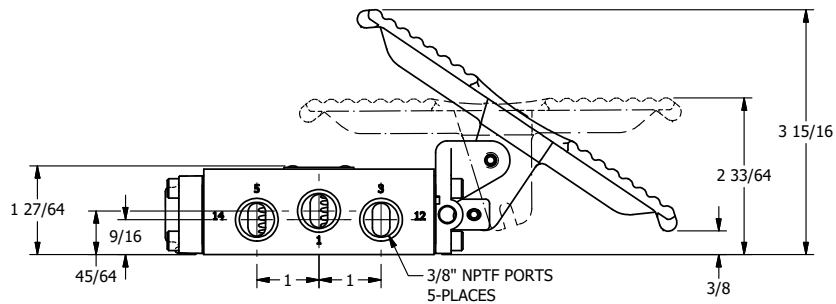

4

3

2

1

**AAA**  
PRODUCTS  
INTERNATIONAL

**AAA PRODUCTS  
INTERNATIONAL**  
7114 Harry Hines Blvd  
Dallas, TX 75235

TITLE 3/8" SIDE PORT, TREADLE, 2 POS,  
RVRS SPR RTRN, LOCKOUT A

DRAWING NO.:  
DIM\_TA3LO