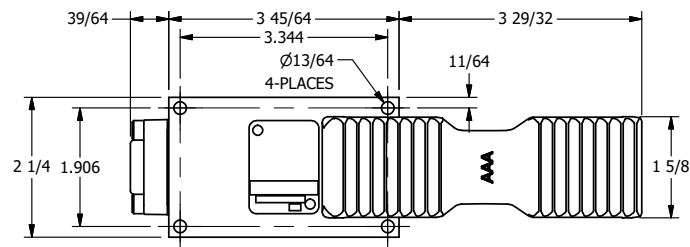

4

3

2

1

**AAA**  
PRODUCTS  
INTERNATIONAL

**AAA PRODUCTS  
INTERNATIONAL**  
7114 Harry Hines Blvd  
Dallas, TX 75235

TITLE 3/8" SIDE PORT, TREADLE, 2 POS,  
RVRS SPR RTRN, LOCKOUT A

DRAWING NO.:  
DIM\_TA3LO