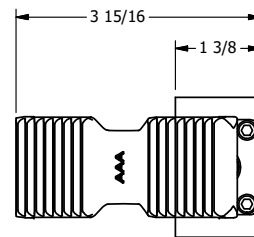

4

3

2

1

**AAA**  
PRODUCTS  
INTERNATIONAL

**AAA PRODUCTS  
INTERNATIONAL**  
7114 Harry Hines Blvd  
Dallas, TX 75235

TITLE 3/8" SIDE PORT, TREADLE, 2 POS,  
RVRS SPR RTRN, LOCKOUT A

DRAWING NO.:  
DIM\_TA3LO