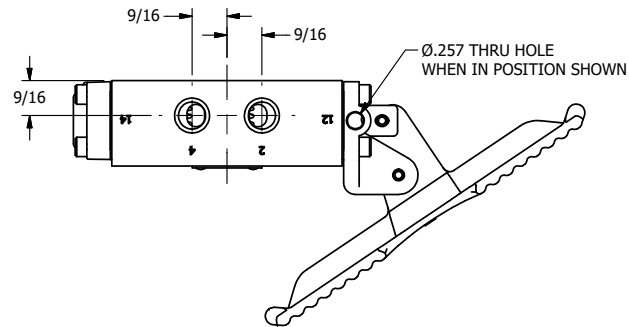

4

3

2

1

**AAA**  
PRODUCTS  
INTERNATIONAL

**AAA PRODUCTS  
INTERNATIONAL**  
7114 Harry Hines Blvd  
Dallas, TX 75235

TITLE 1/4" SIDE PORT, TREADLE, 2 POS,  
RVRS SPR RTRN, LOCKOUT A

DRAWING NO.:  
DIM\_TA2LO