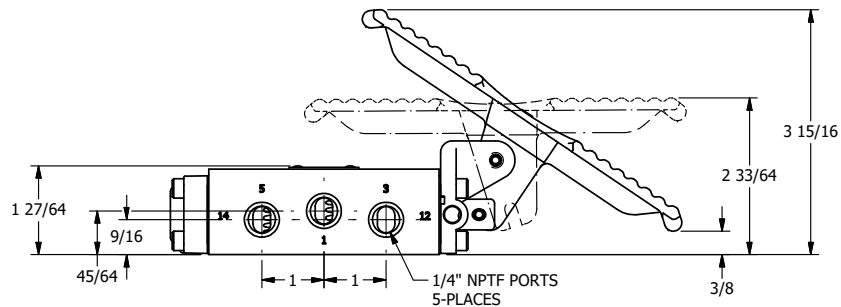

4

3

2

1

**AAA**  
PRODUCTS  
INTERNATIONAL

**AAA PRODUCTS  
INTERNATIONAL**  
7114 Harry Hines Blvd  
Dallas, TX 75235

TITLE 1/4" SIDE PORT, TREADLE, 2 POS,  
RVRS SPR RTRN, LOCKOUT A

DRAWING NO.:  
DIM\_TA2LO