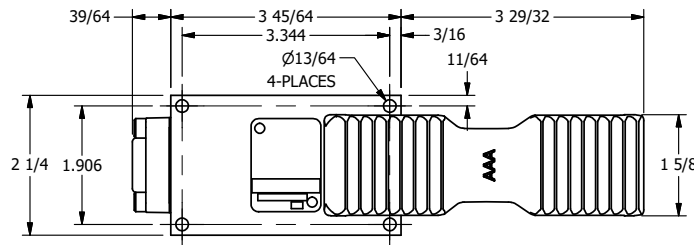

4

3

2

1

**AAA**  
PRODUCTS  
INTERNATIONAL

**AAA PRODUCTS  
INTERNATIONAL**  
7114 Harry Hines Blvd  
Dallas, TX 75235

TITLE 1/4" SIDE PORT, TREADLE, 2 POS,  
RVRS SPR RTRN, LOCKOUT A

DRAWING NO.:  
DIM\_TA2LO