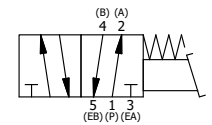

4

3

2

1

**AAA**  
PRODUCTS  
INTERNATIONAL

**AAA PRODUCTS  
INTERNATIONAL**  
7114 Harry Hines Blvd  
Dallas, TX 75235

TITLE 1/4" SIDE PORT, TREADLE, 2 POS,  
RVRS SPR RTRN, LOCKOUT A

DRAWING NO.:  
DIM\_TA2LO