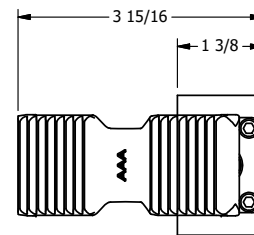

4

3

2

1

**AAA**  
PRODUCTS  
INTERNATIONAL

**AAA PRODUCTS  
INTERNATIONAL**  
7114 Harry Hines Blvd  
Dallas, TX 75235

TITLE 1/4" SIDE PORT, TREADLE, 2 POS,  
RVRS SPR RTRN, LOCKOUT A

DRAWING NO.:  
DIM\_TA2LO