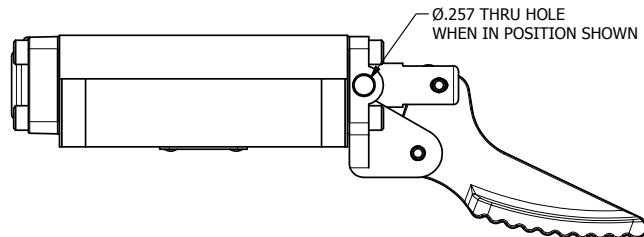

4

3

2

1

NOTES:  
1) REMOTE PILOT CAN BE ROUTED THROUGH SUBPLATE CONNECTION.

**AAA**  
PRODUCTS  
INTERNATIONAL  
7114 Harry Hines Blvd  
Dallas, TX 75235

TITLE: 3/8" SUBPLATE, PEDAL, 2 POS,  
FRICTION POS, PILOT RTRN,  
LOCKOUT POS 'C'