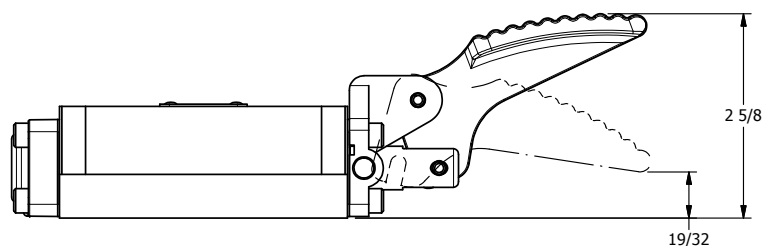

4

3

2

1

NOTES:  
1) REMOTE PILOT CAN BE ROUTED THROUGH SUBPLATE CONNECTION.

**AAA**  
PRODUCTS  
INTERNATIONAL  
7114 Harry Hines Blvd  
Dallas, TX 75235

TITLE: 3/8" SUBPLATE, PEDAL, 2 POS,  
FRICTION POS, PILOT RTRN,  
LOCKOUT POS 'C'