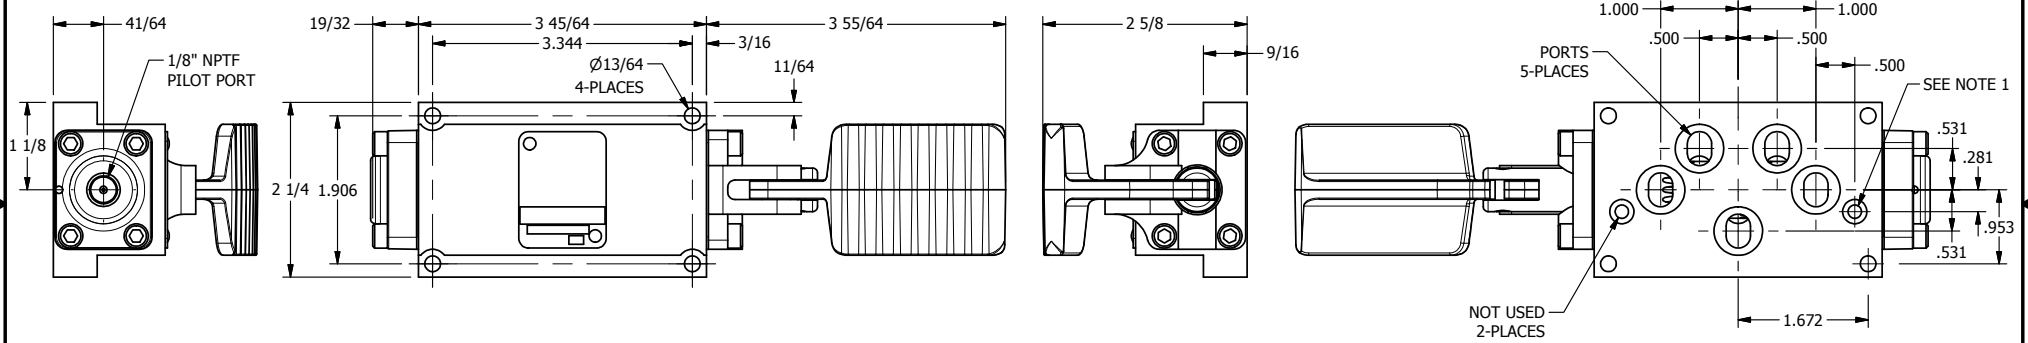

4

3

2

1

NOTES:  
1) REMOTE PILOT CAN BE ROUTED THROUGH SUBPLATE CONNECTION.

**AAA**  
PRODUCTS  
INTERNATIONAL  
7114 Harry Hines Blvd  
Dallas, TX 75235

TITLE: 3/8" SUBPLATE, PEDAL, 2 POS,  
FRICTION POS, PILOT RTRN,  
LOCKOUT POS 'C'

PART NO.:  
DIM\_FR3PLO

4

3

2

1

THE INFORMATION CONTAINED WITHIN THIS DOCUMENT IS PROPRIETARY TO AAA PRODUCTS AND MAY NOT BE DISCLOSED WITHOUT PRIOR WRITTEN CONSENT