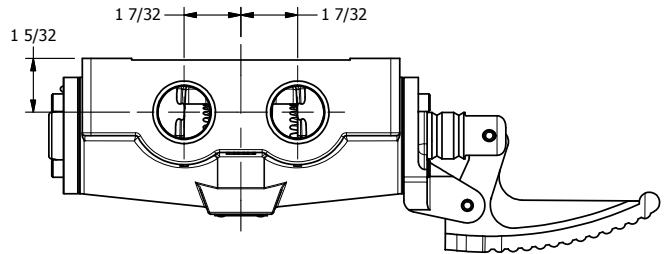

4

3

2

1

AAA
PRODUCTS
INTERNATIONAL

**AAA PRODUCTS
INTERNATIONAL**
7114 Harry Hines Blvd
Dallas, TX 75235

TITLE: 1" SIDE PORT, PEDAL, 2 POS,
SPRING RTRN

PART NO.:
DIM_F08