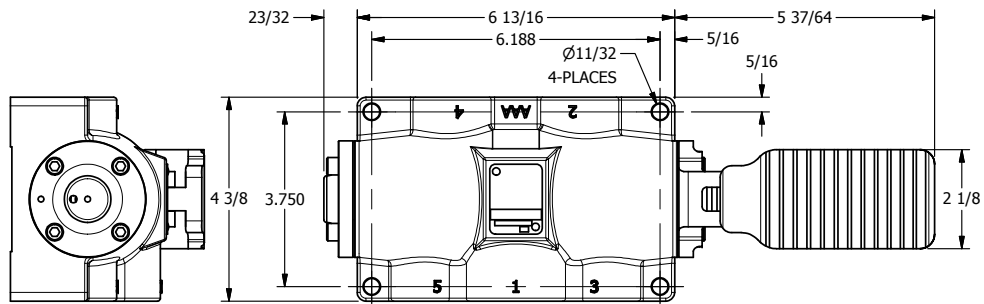

4

3

2

1

AAA
PRODUCTS
INTERNATIONAL

**AAA PRODUCTS
INTERNATIONAL**
7114 Harry Hines Blvd
Dallas, TX 75235

TITLE: 1" SIDE PORT, PEDAL, 2 POS,
SPRING RTRN

PART NO.:
DIM_F08