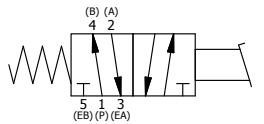

4

3

2

1

AAA
PRODUCTS
INTERNATIONAL

**AAA PRODUCTS
INTERNATIONAL**
7114 Harry Hines Blvd
Dallas, TX 75235

TITLE: 1" SIDE PORT, PEDAL, 2 POS,
SPRING RTRN

PART NO.:
DIM_F08