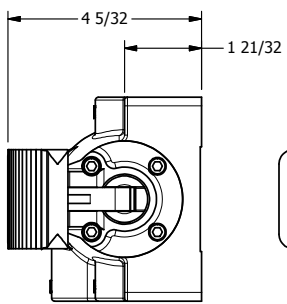

4

3

2

1

AAA
PRODUCTS
INTERNATIONAL

**AAA PRODUCTS
INTERNATIONAL**
7114 Harry Hines Blvd
Dallas, TX 75235

TITLE: 1" SIDE PORT, PEDAL, 2 POS,
SPRING RTRN

PART NO.:
DIM_F08