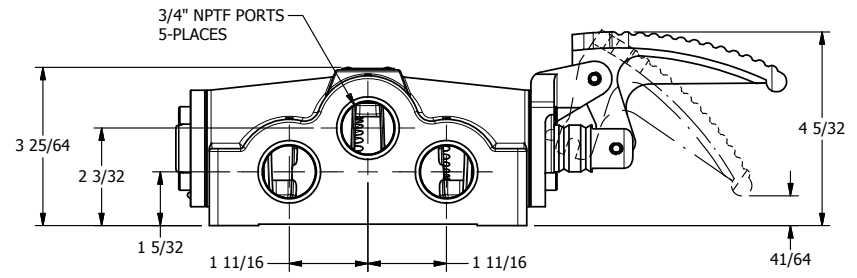

4

3

2

1

AAA
PRODUCTS
INTERNATIONAL

**AAA PRODUCTS
INTERNATIONAL**
7114 Harry Hines Blvd
Dallas, TX 75235

TITLE: 1" SIDE PORT, PEDAL, 2 POS,
SPRING RTRN

PART NO.:
DIM_F08