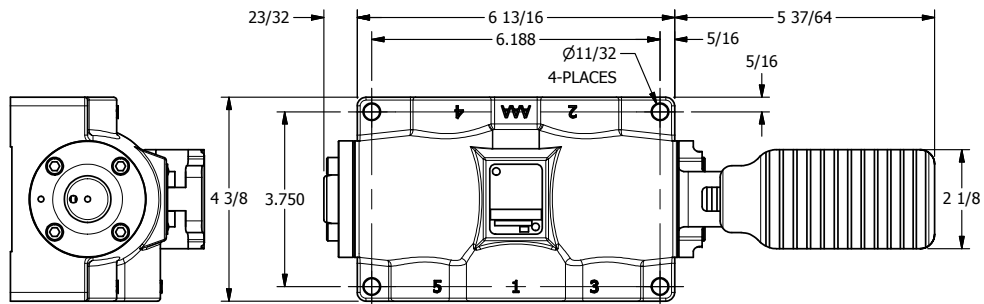

4

3

2

1

**AAA**  
PRODUCTS  
INTERNATIONAL

**AAA PRODUCTS  
INTERNATIONAL**  
7114 Harry Hines Blvd  
Dallas, TX 75235

TITLE: 3/4" SIDE PORT, PEDAL, 2 POS,  
SPRING RTRN

PART NO.:  
DIM\_F06