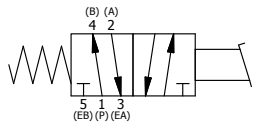

4

3

2

1

**AAA**  
PRODUCTS  
INTERNATIONAL

**AAA PRODUCTS  
INTERNATIONAL**  
7114 Harry Hines Blvd  
Dallas, TX 75235

TITLE: 3/4" SIDE PORT, PEDAL, 2 POS,  
SPRING RTRN

PART NO.:  
DIM\_F06