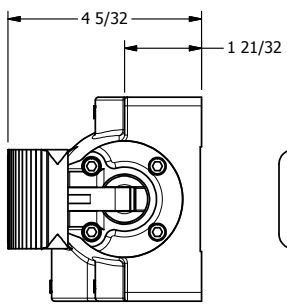

4

3

2

1

**AAA**  
PRODUCTS  
INTERNATIONAL

**AAA PRODUCTS  
INTERNATIONAL**  
7114 Harry Hines Blvd  
Dallas, TX 75235

TITLE: 3/4" SIDE PORT, PEDAL, 2 POS,  
SPRING RTRN

PART NO.:  
DIM\_F06