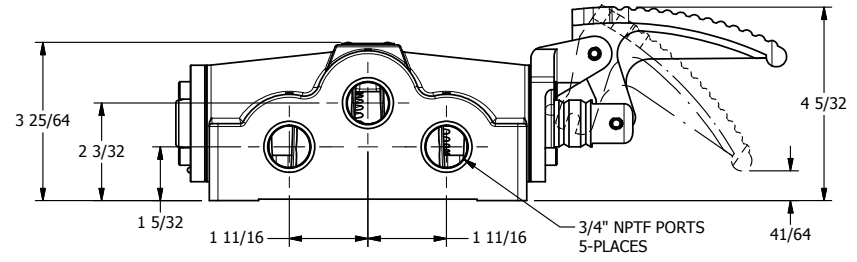

4

3

2

1

**AAA**  
PRODUCTS  
INTERNATIONAL

**AAA PRODUCTS  
INTERNATIONAL**  
7114 Harry Hines Blvd  
Dallas, TX 75235

TITLE: 3/4" SIDE PORT, PEDAL, 2 POS,  
SPRING RTRN

PART NO.:  
DIM\_F06