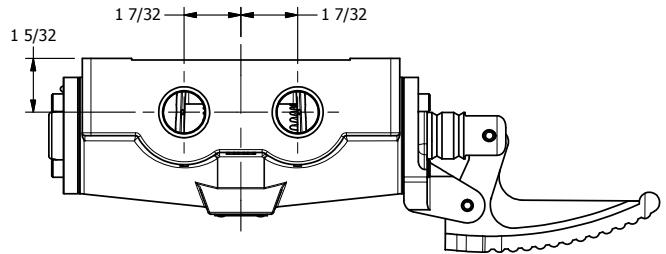

4

3

2

1

**AAA**  
PRODUCTS  
INTERNATIONAL

**AAA PRODUCTS  
INTERNATIONAL**  
7114 Harry Hines Blvd  
Dallas, TX 75235

TITLE: 3/4" SIDE PORT, PEDAL, 2 POS,  
SPRING RTRN

PART NO.:  
DIM\_F06