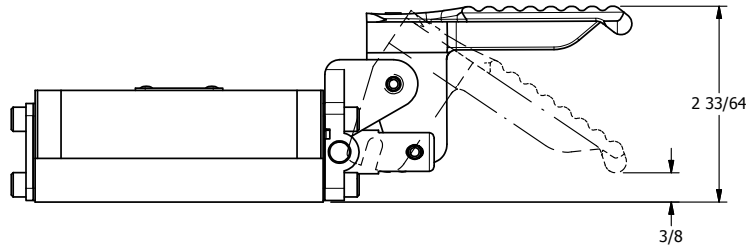

AAA
PRODUCTS
INTERNATIONAL

**AAA PRODUCTS
INTERNATIONAL**
7114 Harry Hines Blvd
Dallas, TX 75235

TITLE: 3/8" SUBPLATE, PEDAL, 2 POS,
SPRING RTRN, HEAVY DUTY PEDAL,
LOCKOUT POS 'C'

PART NO.:
DIM_F03PHLO

THE INFORMATION CONTAINED WITHIN THIS DOCUMENT IS PROPRIETARY TO AAA PRODUCTS AND MAY NOT BE DISCLOSED WITHOUT PRIOR WRITTEN CONSENT