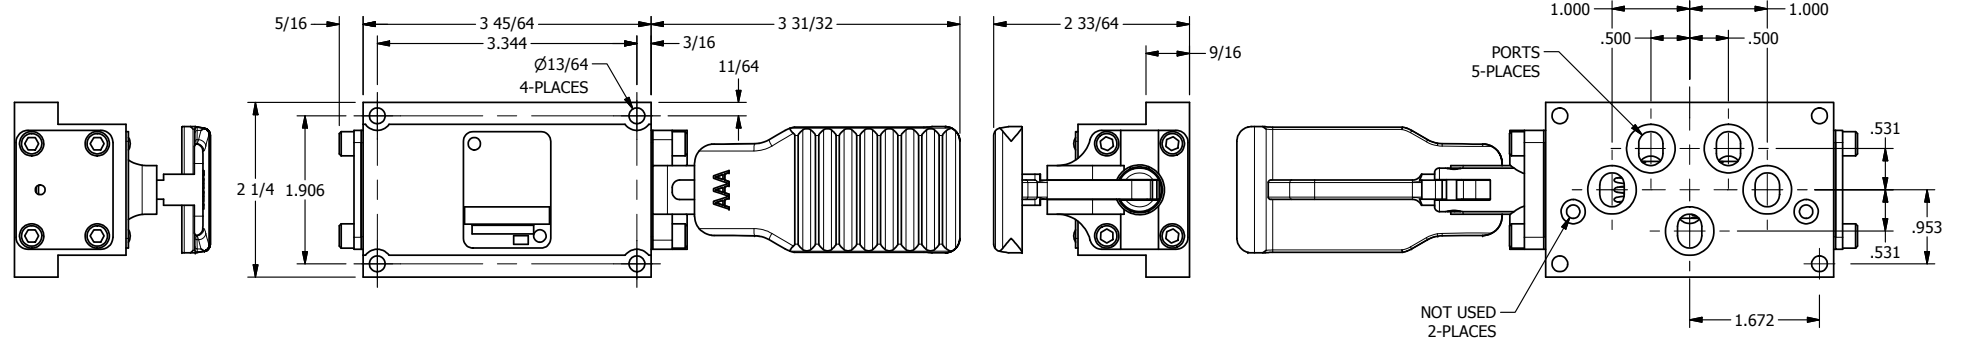

AAA
PRODUCTS
INTERNATIONAL

**AAA PRODUCTS
INTERNATIONAL**
7114 Harry Hines Blvd
Dallas, TX 75235

TITLE: 3/8" SUBPLATE, PEDAL, 2 POS,
SPRING RTRN, HEAVY DUTY PEDAL,
LOCKOUT POS 'C'

PART NO.:
DIM_F03PHLO

THE INFORMATION CONTAINED WITHIN THIS DOCUMENT IS PROPRIETARY TO AAA PRODUCTS AND MAY NOT BE DISCLOSED WITHOUT PRIOR WRITTEN CONSENT