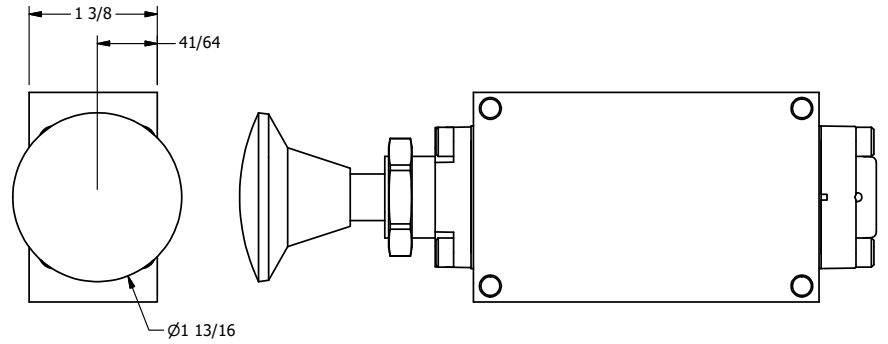

4

3

2

1

4

3

2

1

AAA
PRODUCTS
INTERNATIONAL

**AAA PRODUCTS
INTERNATIONAL**
7114 Harry Hines Blvd
Dallas, TX 75235

TITLE: 3/8" SIDE PORT, PALM, 3 POS,
SPR CTR, PALM SHFT, FLOAT CTR SPL,
BRASS & STAINLESS, PANEL MNT

DRAWING NO.:
DIM_ZKY3GR