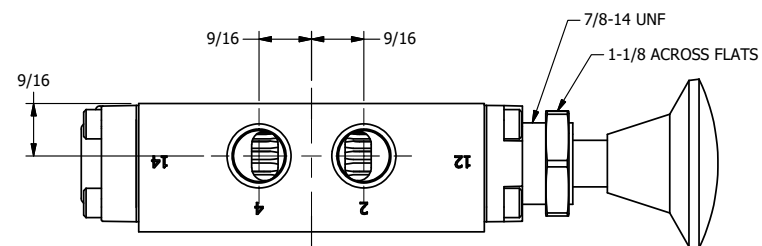

4

3

2

1

4

3

2

1

AAA
PRODUCTS
INTERNATIONAL

**AAA PRODUCTS
INTERNATIONAL**
7114 Harry Hines Blvd
Dallas, TX 75235

TITLE: 3/8" SIDE PORT, PALM, 3 POS,
SPR CTR, PALM SHFT, FLOAT CTR SPL,
BRASS & STAINLESS, PANEL MNT

DRAWING NO.:
DIM_ZKY3GR