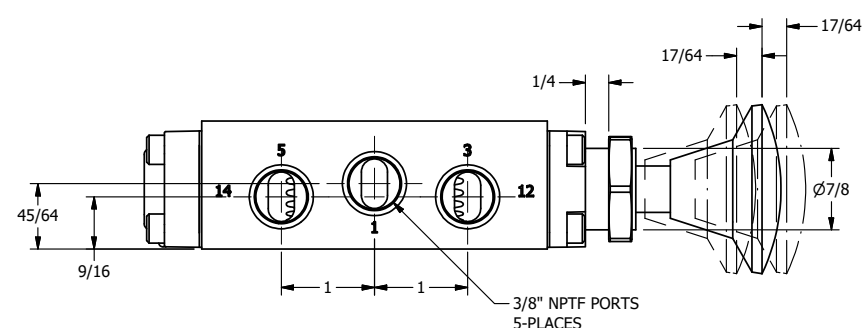

4

3

2

1

4

3

2

1

AAA
PRODUCTS
INTERNATIONAL

**AAA PRODUCTS
INTERNATIONAL**
7114 Harry Hines Blvd
Dallas, TX 75235

TITLE: 3/8" SIDE PORT, PALM, 3 POS,
SPR CTR, PALM SHFT, FLOAT CTR SPL,
BRASS & STAINLESS, PANEL MNT

DRAWING NO.:
DIM_ZKY3GR

THE INFORMATION CONTAINED WITHIN THIS DOCUMENT IS PROPRIETARY TO AAA PRODUCTS AND MAY NOT BE DISCLOSED WITHOUT PRIOR WRITTEN CONSENT