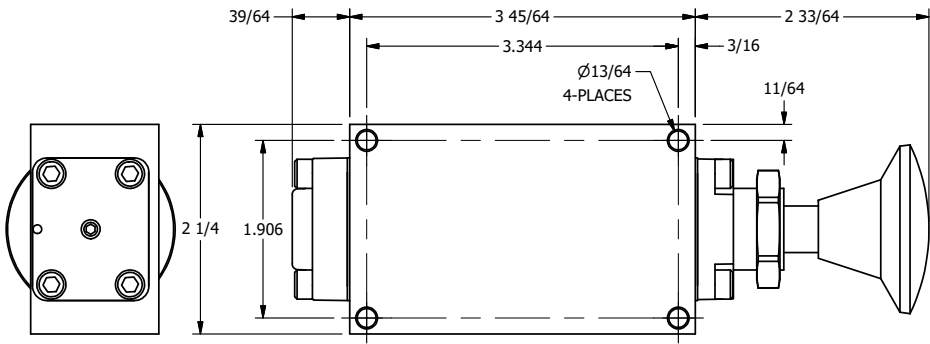

4

3

2

1

4

3

2

1

AAA
PRODUCTS
INTERNATIONAL

**AAA PRODUCTS
INTERNATIONAL**
7114 Harry Hines Blvd
Dallas, TX 75235

TITLE: 3/8" SIDE PORT, PALM, 3 POS,
SPR CTR, PALM SHFT, FLOAT CTR SPL,
BRASS & STAINLESS, PANEL MNT

DRAWING NO.:
DIM_ZKY3GR