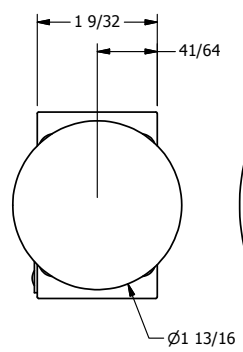

4

3

2

1

Ø7/32 THROUGH HOLE
WHEN IN POSITION SHOWN

1/4" NPTF PORTS
5-PLACES

AAA
PRODUCTS
INTERNATIONAL

**AAA PRODUCTS
INTERNATIONAL**
7114 Harry Hines Blvd
Dallas, TX 75235

TITLE: 1/4" NAMUR, PALM, 3 POS,
SPR CTR, PALM SHFT, FLOAT CTR SPL,
RED KNOB, LOCKOUT B

PART NO.:
DIM_NKY2GJLO

THE INFORMATION CONTAINED WITHIN THIS DOCUMENT IS PROPRIETARY TO AAA PRODUCTS AND MAY NOT BE DISCLOSED WITHOUT PRIOR WRITTEN CONSENT