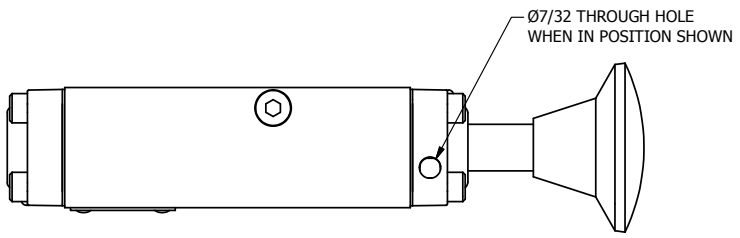

4

3

2

1

Ø7/32 THROUGH HOLE
WHEN IN POSITION SHOWN

1/4" NPTF PORTS
5-PLACES

AAA
PRODUCTS
INTERNATIONAL

**AAA PRODUCTS
INTERNATIONAL**
7114 Harry Hines Blvd
Dallas, TX 75235

TITLE: 1/4" NAMUR, PALM, 3 POS,
SPR CTR, PALM SHFT, FLOAT CTR SPL,
RED KNOB, LOCKOUT B

PART NO.:
DIM_NKY2GJLO

THE INFORMATION CONTAINED WITHIN THIS DOCUMENT IS PROPRIETARY TO AAA PRODUCTS AND MAY NOT BE DISCLOSED WITHOUT PRIOR WRITTEN CONSENT