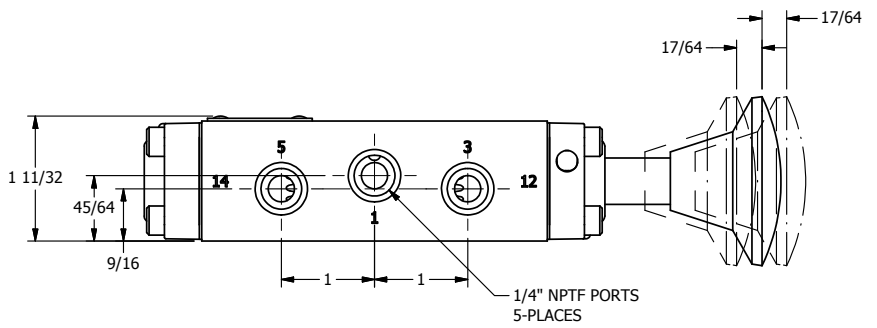

4

3

2

1

Ø7/32 THROUGH HOLE
WHEN IN POSITION SHOWN

1/4" NPTF PORTS
5-PLACES

AAA
PRODUCTS
INTERNATIONAL

**AAA PRODUCTS
INTERNATIONAL**
7114 Harry Hines Blvd
Dallas, TX 75235

TITLE: 1/4" NAMUR, PALM, 3 POS,
SPR CTR, PALM SHFT, FLOAT CTR SPL,
RED KNOB, LOCKOUT B

PART NO.:
DIM_NKY2GJLO

THE INFORMATION CONTAINED WITHIN THIS DOCUMENT IS PROPRIETARY TO AAA PRODUCTS AND MAY NOT BE DISCLOSED WITHOUT PRIOR WRITTEN CONSENT