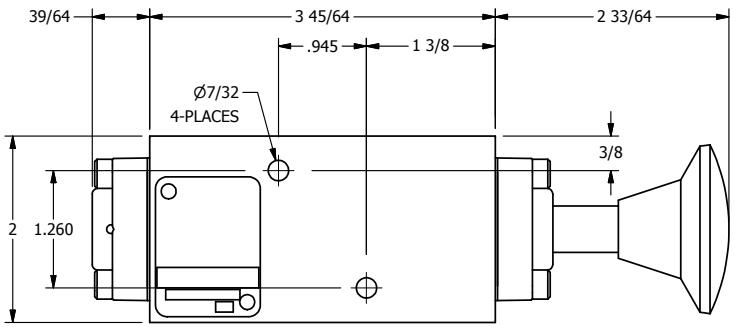

4

3

2

1

Ø7/32 THROUGH HOLE
WHEN IN POSITION SHOWN

1/4" NPTF PORTS
5-PLACES

AAA
PRODUCTS
INTERNATIONAL

**AAA PRODUCTS
INTERNATIONAL**
7114 Harry Hines Blvd
Dallas, TX 75235

TITLE: 1/4" NAMUR, PALM, 3 POS,
SPR CTR, PALM SHFT, FLOAT CTR SPL,
RED KNOB, LOCKOUT B

PART NO.:
DIM_NKY2GJLO

THE INFORMATION CONTAINED WITHIN THIS DOCUMENT IS PROPRIETARY TO AAA PRODUCTS AND MAY NOT BE DISCLOSED WITHOUT PRIOR WRITTEN CONSENT