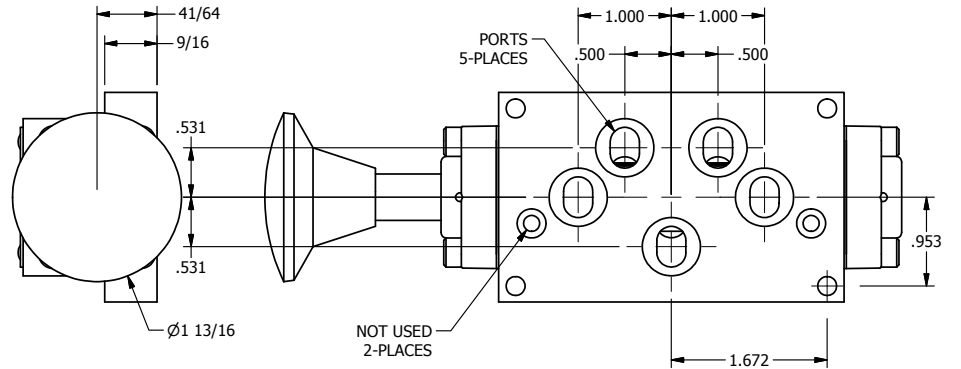

4

3

2

1

Ø7/32 THROUGH HOLE
WHEN IN POSITION SHOWN

AAA
PRODUCTS
INTERNATIONAL

**AAA PRODUCTS
INTERNATIONAL**
7114 Harry Hines Blvd
Dallas, TX 75235

TITLE: 3/8" SUBPLATE, PALM, 3 POS,
SPR CTR, PALM SHFT, CLSD CTR SPL,
RED KNOB, LOCKOUT B

PART NO.:
DIM_KY3PJLO

THE INFORMATION CONTAINED WITHIN THIS DOCUMENT IS PROPRIETARY TO AAA PRODUCTS AND MAY NOT BE DISCLOSED WITHOUT PRIOR WRITTEN CONSENT

4

3

2

1