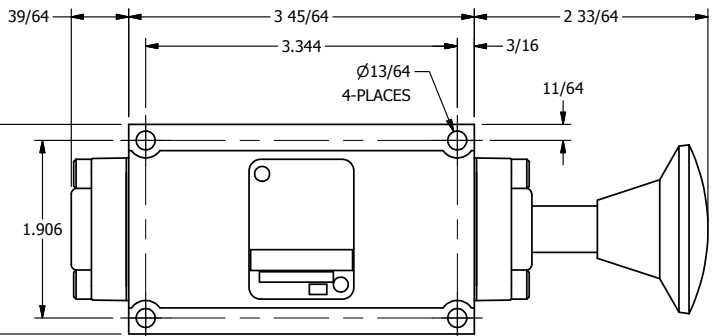

4

3

2

1

Ø7/32 THROUGH HOLE
WHEN IN POSITION SHOWN

AAA
PRODUCTS
INTERNATIONAL

**AAA PRODUCTS
INTERNATIONAL**
7114 Harry Hines Blvd
Dallas, TX 75235

TITLE: 3/8" SUBPLATE, PALM, 3 POS,
SPR CTR, PALM SHFT, CLSD CTR SPL,
RED KNOB, LOCKOUT B

PART NO.:
DIM_KY3PJLO

THE INFORMATION CONTAINED WITHIN THIS DOCUMENT IS PROPRIETARY TO AAA PRODUCTS AND MAY NOT BE DISCLOSED WITHOUT PRIOR WRITTEN CONSENT

4

3

2

1