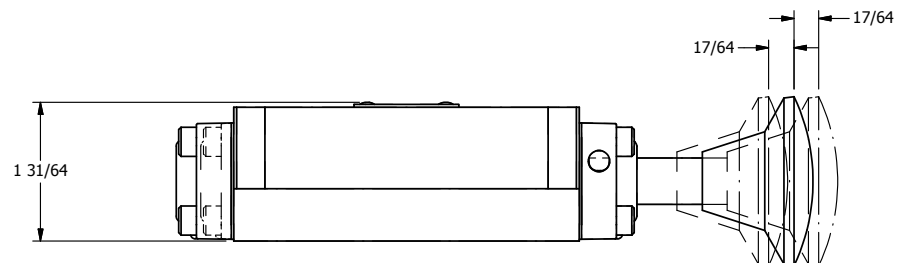

4

3

2

1

Ø7/32 THROUGH HOLE
WHEN IN POSITION SHOWN

AAA
PRODUCTS
INTERNATIONAL

**AAA PRODUCTS
INTERNATIONAL**
7114 Harry Hines Blvd
Dallas, TX 75235

TITLE: 3/8" SUBPLATE, PALM, 3 POS,
SPR CTR, PALM SHFT, CLSD CTR SPL,
RED KNOB, LOCKOUT B

PART NO.:
DIM_KY3PJLO

THE INFORMATION CONTAINED WITHIN THIS DOCUMENT IS PROPRIETARY TO AAA PRODUCTS AND MAY NOT BE DISCLOSED WITHOUT PRIOR WRITTEN CONSENT

4

3

2

1