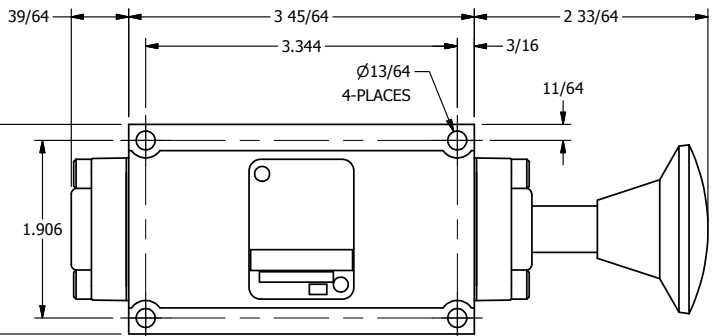

4

3

2

1

Ø7/32 THROUGH HOLE
WHEN IN POSITION SHOWN

AAA PRODUCTS INTERNATIONAL
7114 Harry Hines Blvd
Dallas, TX 75235

TITLE: 3/8" SUBPLATE, PALM, 3 POS,
SPR CTR, PALM SHFT, FLOAT CTR SPL,
RED KNOB, LOCKOUT B

PART NO.:
DIM_KY3PGJLO