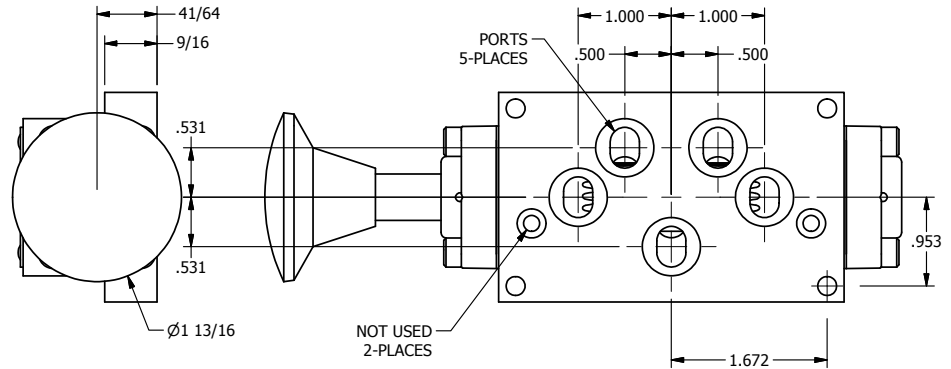

4

3

2

1

Ø7/32 THROUGH HOLE
WHEN IN POSITION SHOWN

AAA PRODUCTS INTERNATIONAL
7114 Harry Hines Blvd
Dallas, TX 75235

TITLE: 3/8" SUBPLATE, PALM, 3 POS,
SPR CTR, PALM SHFT, FLOAT CTR SPL,
RED KNOB, LOCKOUT B

PART NO.:
DIM_KY3PGJLO