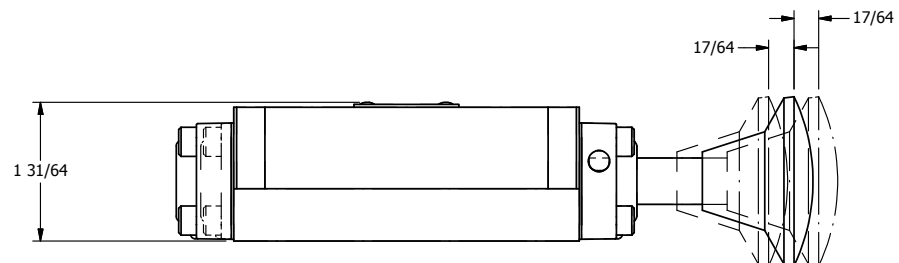

4

3

2

1

Ø7/32 THROUGH HOLE
WHEN IN POSITION SHOWN

AAA PRODUCTS INTERNATIONAL
7114 Harry Hines Blvd
Dallas, TX 75235

TITLE: 3/8" SUBPLATE, PALM, 3 POS,
SPR CTR, PALM SHFT, FLOAT CTR SPL,
RED KNOB, LOCKOUT B

PART NO.:
DIM_KY3PGJLO