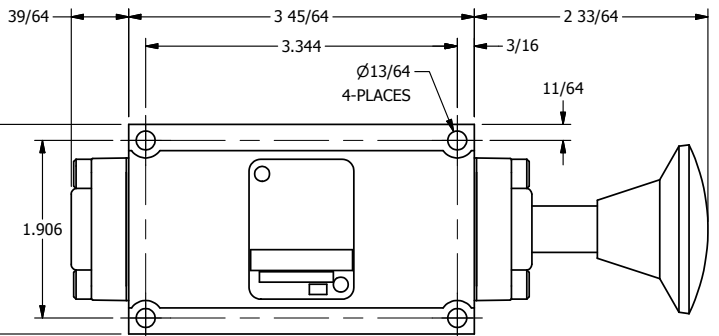

4

3

2

1

Ø7/32 THROUGH HOLE  
WHEN IN POSITION SHOWN

**AAA**  
PRODUCTS  
INTERNATIONAL  
AAA PRODUCTS  
INTERNATIONAL  
7114 Harry Hines Blvd  
Dallas, TX 75235

TITLE: 3/8" SUBPLATE, PALM, 3 POS,  
SPR CTR, PALM SHFT, REGEN CTR SPL,  
LOCKOUT B

PART NO.:  
DIM\_KY3PDLO

THE INFORMATION CONTAINED WITHIN THIS DOCUMENT IS PROPRIETARY TO AAA PRODUCTS AND MAY NOT BE DISCLOSED WITHOUT PRIOR WRITTEN CONSENT

4

3

2

1