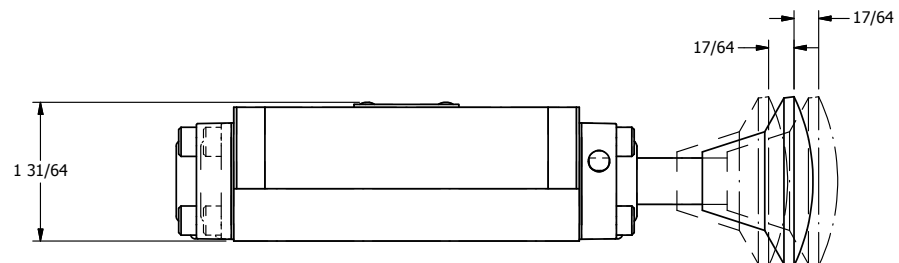

4

3

2

1

Ø7/32 THROUGH HOLE  
WHEN IN POSITION SHOWN

**AAA**  
PRODUCTS  
INTERNATIONAL  
AAA PRODUCTS  
INTERNATIONAL  
7114 Harry Hines Blvd  
Dallas, TX 75235

TITLE: 3/8" SUBPLATE, PALM, 3 POS,  
SPR CTR, PALM SHFT, REGEN CTR SPL,  
LOCKOUT B

PART NO.:  
DIM\_KY3PDLO

THE INFORMATION CONTAINED WITHIN THIS DOCUMENT IS PROPRIETARY TO AAA PRODUCTS AND MAY NOT BE DISCLOSED WITHOUT PRIOR WRITTEN CONSENT

4

3

2

1