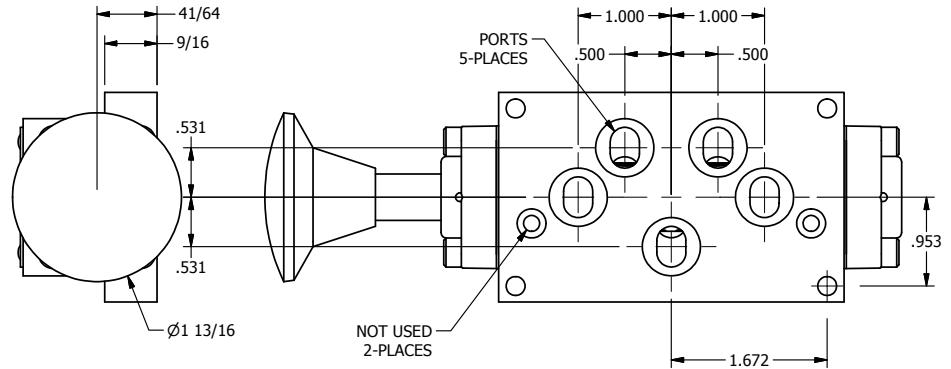

4

3

2

1

Ø7/32 THROUGH HOLE  
WHEN IN POSITION SHOWN

**AAA**  
PRODUCTS  
INTERNATIONAL  
AAA PRODUCTS  
INTERNATIONAL  
7114 Harry Hines Blvd  
Dallas, TX 75235

TITLE: 3/8" SUBPLATE, PALM, 3 POS,  
SPR CTR, PALM SHFT, REGEN CTR SPL,  
LOCKOUT B

PART NO.:  
DIM\_KY3PDLO

THE INFORMATION CONTAINED WITHIN THIS DOCUMENT IS PROPRIETARY TO AAA PRODUCTS AND MAY NOT BE DISCLOSED WITHOUT PRIOR WRITTEN CONSENT

4

3

2

1