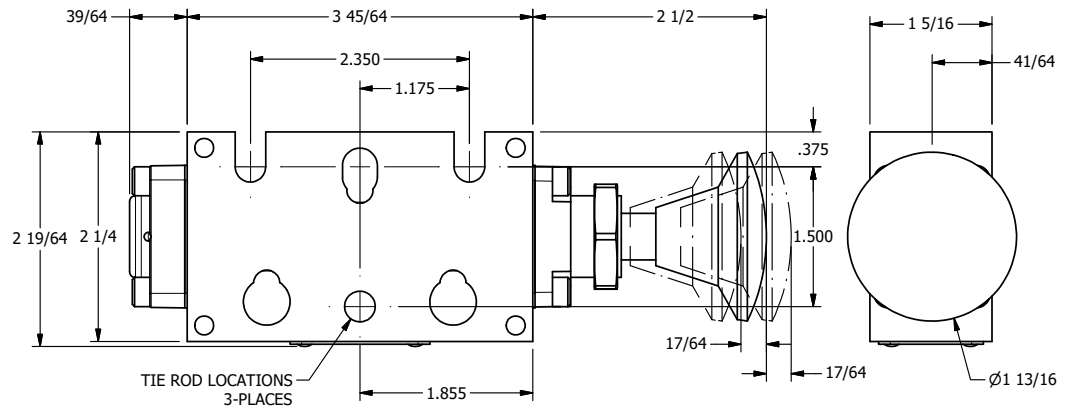

4

3

2

1

**AAA PRODUCTS INTERNATIONAL**  
7114 Harry Hines Blvd  
Dallas, TX 75235

TITLE: 3/8" STACK, PALM, 3 POS,  
SPR CTR, PALM SHFT, REGEN CTR SPL,  
RED KNOB, PANEL MNT

DRAWING NO.:  
DIM\_BKY3DJR

4