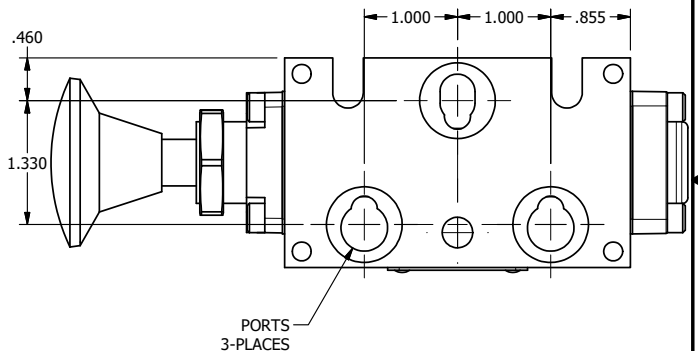

4

3

2

1

**AAA PRODUCTS INTERNATIONAL**  
7114 Harry Hines Blvd  
Dallas, TX 75235

TITLE: 3/8" STACK, PALM, 3 POS,  
SPR CTR, PALM SHFT, REGEN CTR SPL,  
RED KNOB, PANEL MNT

DRAWING NO.:  
DIM\_BKY3DJR

4