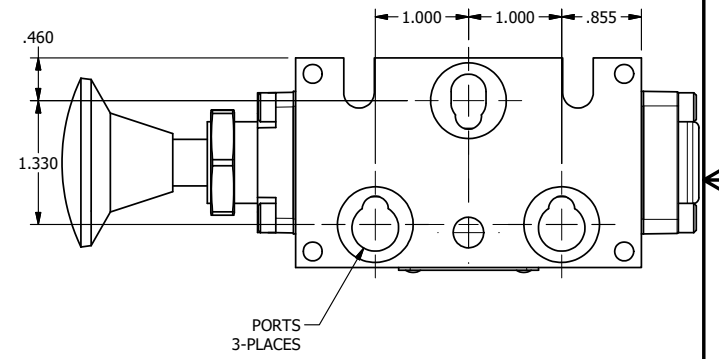

4

3

2

1

AAA
PRODUCTS
INTERNATIONAL

**AAA PRODUCTS
INTERNATIONAL**
7114 Harry Hines Blvd
Dallas, TX 75235

TITLE: 1/4" STACK, PALM, 3 POS,
SPR CTR, PALM SHFT, REGEN CTR SPL,
RED KNOB, PANEL MNT

DRAWING NO.:
DIM_BKY2DJR