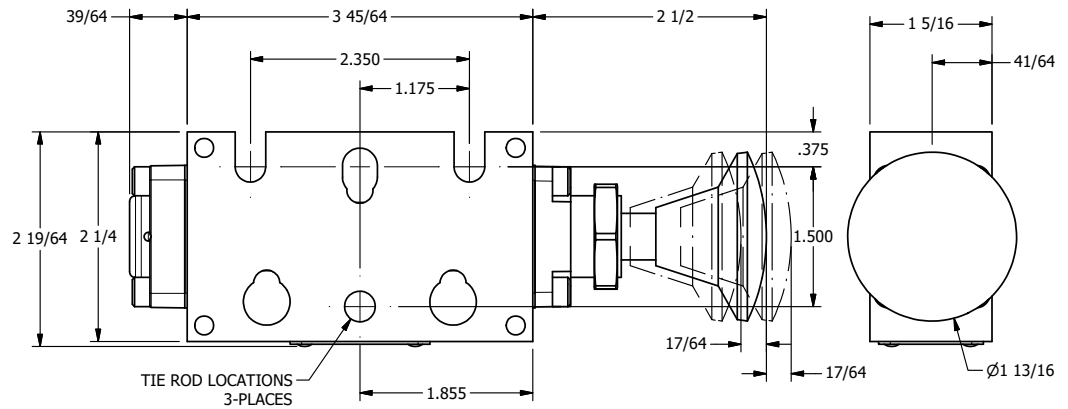

4

3

2

1

AAA
PRODUCTS
INTERNATIONAL

**AAA PRODUCTS
INTERNATIONAL**
7114 Harry Hines Blvd
Dallas, TX 75235

TITLE: 1/4" STACK, PALM, 3 POS,
SPR CTR, PALM SHFT, REGEN CTR SPL,
RED KNOB, PANEL MNT

DRAWING NO.:
DIM_BKY2DJR