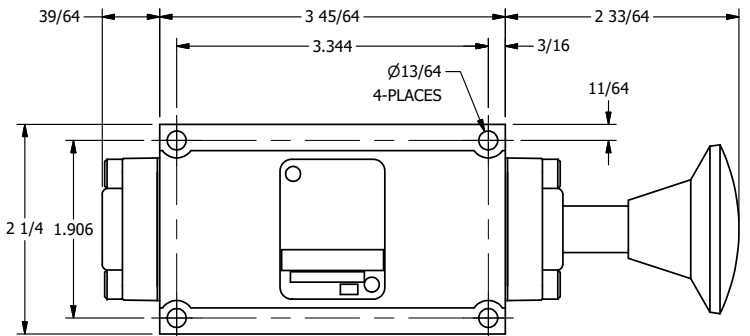

AAA
PRODUCTS
INTERNATIONAL

**AAA PRODUCTS
INTERNATIONAL**
7114 Harry Hines Blvd
Dallas, TX 75235

TITLE: 3/8" SUBPLATE, PALM, 3 POS,
DETENT A, SPR CTR FROM C,
CLSD CTR SPL, RED KNOB

DRAWING NO.:
DIM_KX3PJ