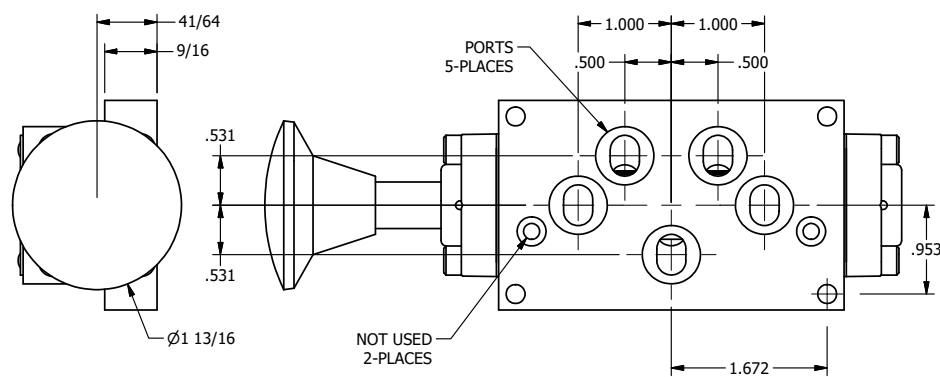

AAA
PRODUCTS
INTERNATIONAL

**AAA PRODUCTS
INTERNATIONAL**
7114 Harry Hines Blvd
Dallas, TX 75235

TITLE: 3/8" SUBPLATE, PALM, 3 POS,
DETENT A, SPR CTR FROM C,
CLSD CTR SPL, RED KNOB

DRAWING NO.:
DIM_KX3PJ