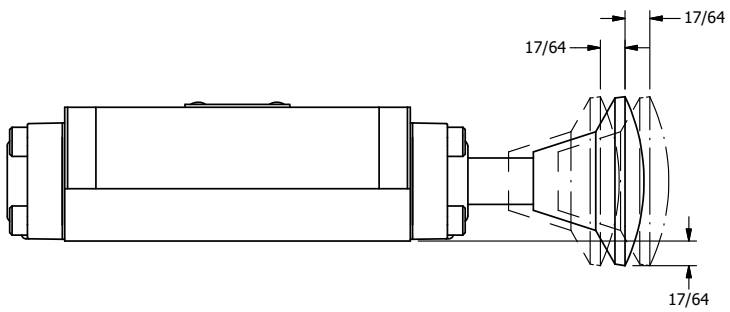

AAA
PRODUCTS
INTERNATIONAL

**AAA PRODUCTS
INTERNATIONAL**
7114 Harry Hines Blvd
Dallas, TX 75235

TITLE: 3/8" SUBPLATE, PALM, 3 POS,
DETENT A, SPR CTR FROM C,
CLSD CTR SPL, RED KNOB

DRAWING NO.:
DIM_KX3PJ