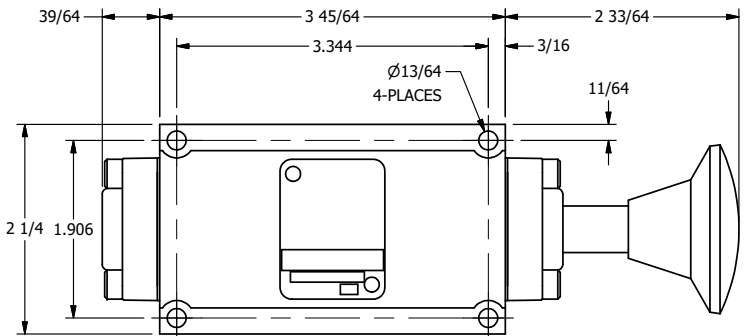

AAA
PRODUCTS
INTERNATIONAL

**AAA PRODUCTS
INTERNATIONAL**
7114 Harry Hines Blvd
Dallas, TX 75235

TITLE: 3/8" SUBPLATE, PALM, 3 POS,
DETENT A, SPR CTR FROM C,
REGEN CTR SPL, RED KNOB

DRAWING NO.:
DIM_KX3PDJ