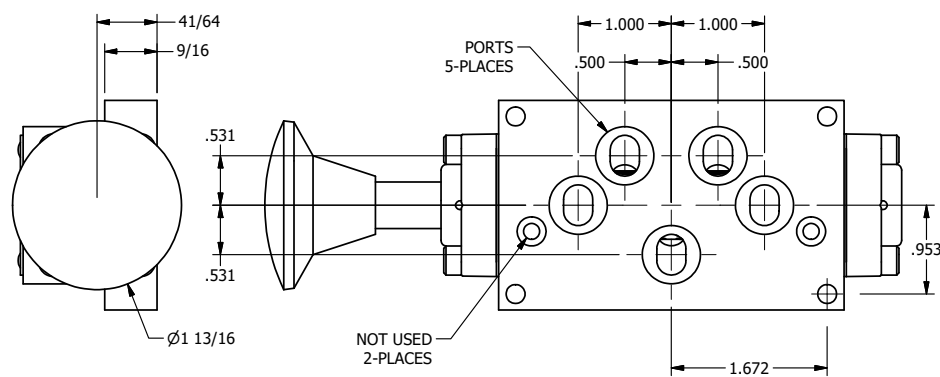

AAA
PRODUCTS
INTERNATIONAL

**AAA PRODUCTS
INTERNATIONAL**
7114 Harry Hines Blvd
Dallas, TX 75235

TITLE: 3/8" SUBPLATE, PALM, 3 POS,
DETENT A, SPR CTR FROM C,
REGEN CTR SPL, RED KNOB

DRAWING NO.:
DIM_KX3PDJ