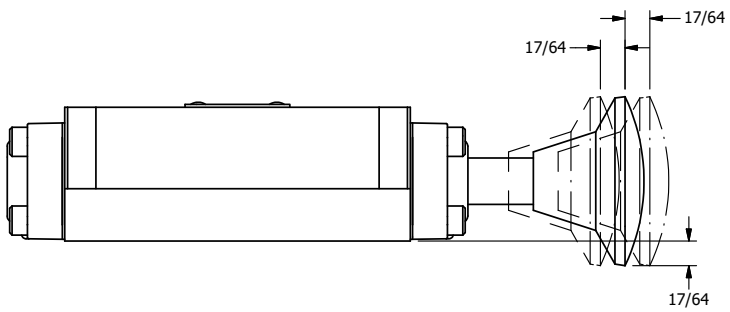

AAA
PRODUCTS
INTERNATIONAL

**AAA PRODUCTS
INTERNATIONAL**
7114 Harry Hines Blvd
Dallas, TX 75235

TITLE: 3/8" SUBPLATE, PALM, 3 POS,
DETENT A, SPR CTR FROM C,
REGEN CTR SPL, RED KNOB

DRAWING NO.:
DIM_KX3PDJ