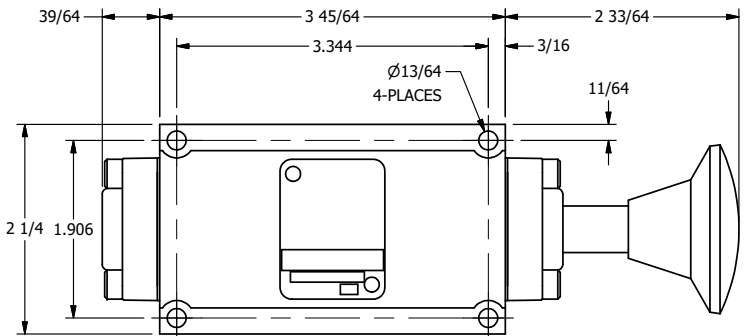

AAA
PRODUCTS
INTERNATIONAL

**AAA PRODUCTS
INTERNATIONAL**
7114 Harry Hines Blvd
Dallas, TX 75235

TITLE: 3/8" SUBPLATE, PALM, 3 POS,
DETENT A, SPR CTR FROM C,
REGEN CTR SPL

DRAWING NO.:
DIM_KX3PD

THE INFORMATION CONTAINED WITHIN THIS DOCUMENT IS PROPRIETARY TO AAA PRODUCTS AND MAY NOT BE DISCLOSED WITHOUT PRIOR WRITTEN CONSENT