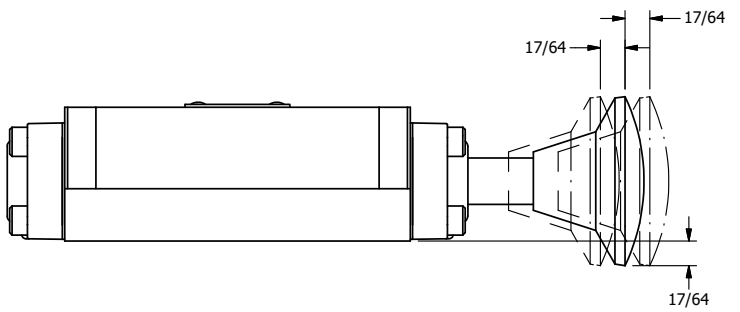

AAA
PRODUCTS
INTERNATIONAL

**AAA PRODUCTS
INTERNATIONAL**
7114 Harry Hines Blvd
Dallas, TX 75235

TITLE: 3/8" SUBPLATE, PALM, 3 POS,
DETENT A, SPR CTR FROM C,
REGEN CTR SPL

DRAWING NO.:
DIM_KX3PD

THE INFORMATION CONTAINED WITHIN THIS DOCUMENT IS PROPRIETARY TO AAA PRODUCTS AND MAY NOT BE DISCLOSED WITHOUT PRIOR WRITTEN CONSENT