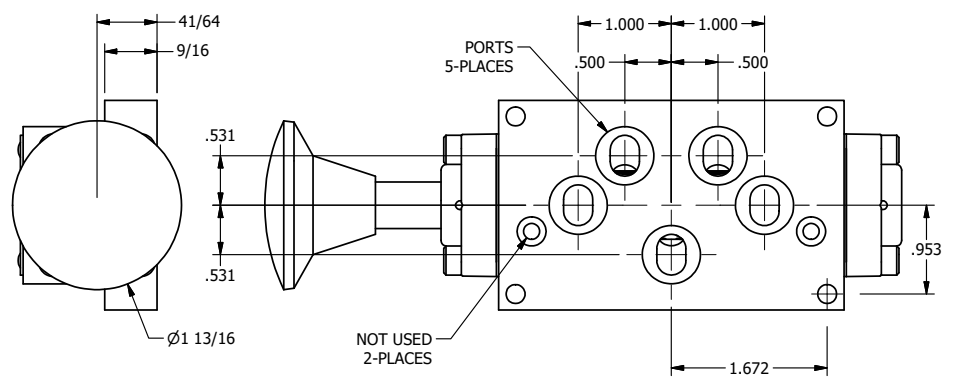

AAA
PRODUCTS
INTERNATIONAL

**AAA PRODUCTS
INTERNATIONAL**
7114 Harry Hines Blvd
Dallas, TX 75235

TITLE: 3/8" SUBPLATE, PALM, 3 POS,
DETENT A, SPR CTR FROM C,
REGEN CTR SPL

DRAWING NO.:
DIM_KX3PD

THE INFORMATION CONTAINED WITHIN THIS DOCUMENT IS PROPRIETARY TO AAA PRODUCTS AND MAY NOT BE DISCLOSED WITHOUT PRIOR WRITTEN CONSENT