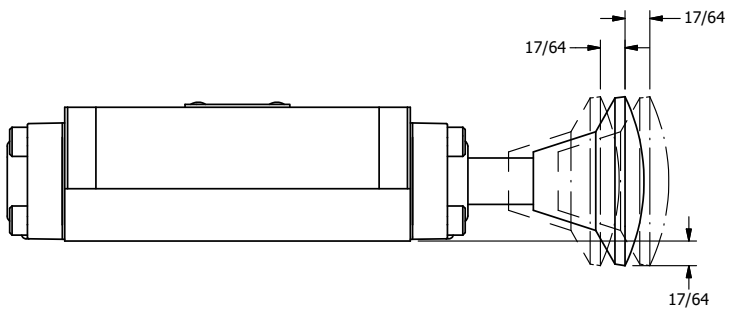

**AAA**  
PRODUCTS  
INTERNATIONAL

**AAA PRODUCTS  
INTERNATIONAL**  
7114 Harry Hines Blvd  
Dallas, TX 75235

TITLE: 3/8" SUBPLATE, PALM, 3 POS,  
DETENT A, SPR CTR FROM C,  
CLSD CTR SPL

DRAWING NO.:  
DIM\_KX3P