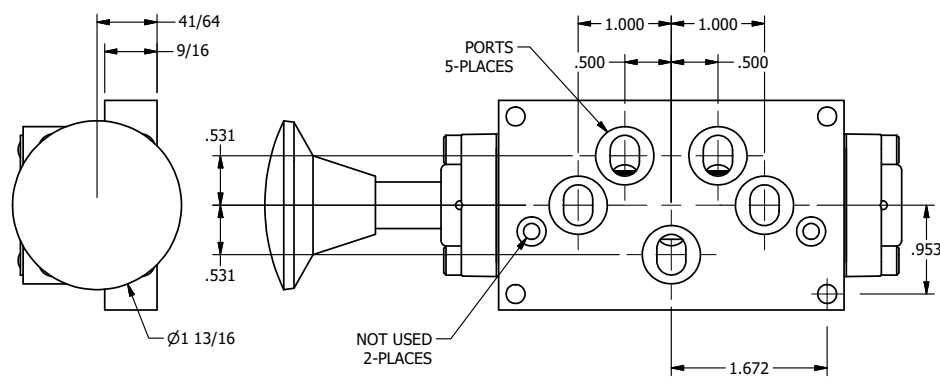

**AAA**  
PRODUCTS  
INTERNATIONAL

**AAA PRODUCTS  
INTERNATIONAL**  
7114 Harry Hines Blvd  
Dallas, TX 75235

TITLE: 3/8" SUBPLATE, PALM, 3 POS,  
DETENT A, SPR CTR FROM C,  
CLSD CTR SPL

DRAWING NO.:  
DIM\_KX3P