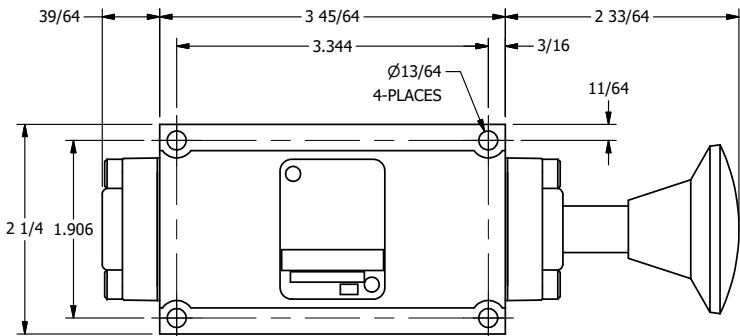

**AAA**  
PRODUCTS  
INTERNATIONAL

**AAA PRODUCTS  
INTERNATIONAL**  
7114 Harry Hines Blvd  
Dallas, TX 75235

TITLE: 3/8" SUBPLATE, PALM, 3 POS,  
DETENT A, SPR CTR FROM C,  
CLSD CTR SPL

DRAWING NO.:  
DIM\_KX3P