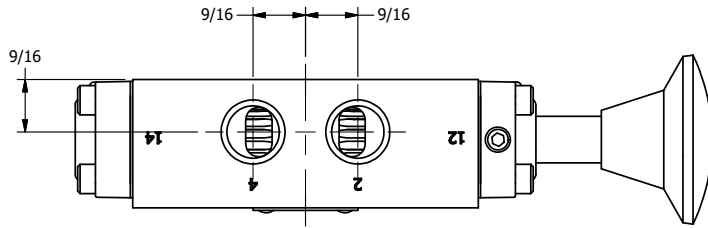

4 | 3 | 2 | 1

4 | 3 | 2 | 1

**AAA**  
PRODUCTS  
INTERNATIONAL

**AAA PRODUCTS INTERNATIONAL**  
7114 Harry Hines Blvd  
Dallas, TX 75235

TITLE: 3/8" SIDE PORT, PALM, 3 POS,  
DETENT A, SPR CTR FROM C,  
FLOAT CTR SPL, RED KNOB

DRAWING NO.:  
DIM\_KX3GJ

THE INFORMATION CONTAINED WITHIN THIS DOCUMENT IS PROPRIETARY TO AAA PRODUCTS AND MAY NOT BE DISCLOSED WITHOUT PRIOR WRITTEN CONSENT