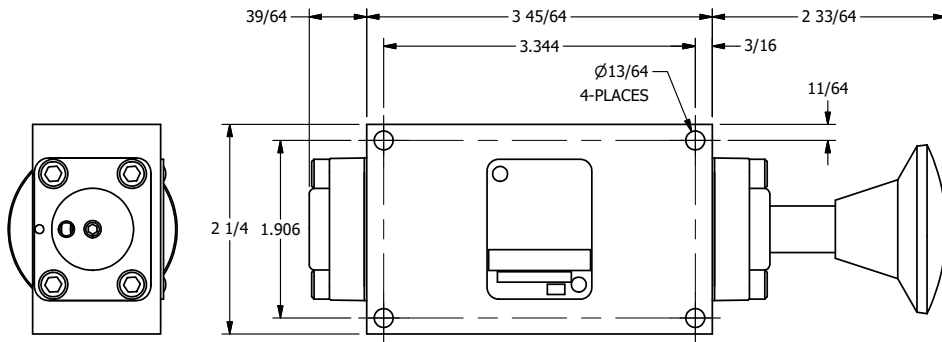

4 | 3 | 2 | 1

4 | 3 | 2 | 1

**AAA**  
PRODUCTS  
INTERNATIONAL

**AAA PRODUCTS INTERNATIONAL**  
7114 Harry Hines Blvd  
Dallas, TX 75235

TITLE: 3/8" SIDE PORT, PALM, 3 POS,  
DETENT A, SPR CTR FROM C,  
FLOAT CTR SPL, RED KNOB

DRAWING NO.:  
DIM\_KX3GJ

THE INFORMATION CONTAINED WITHIN THIS DOCUMENT IS PROPRIETARY TO AAA PRODUCTS AND MAY NOT BE DISCLOSED WITHOUT PRIOR WRITTEN CONSENT