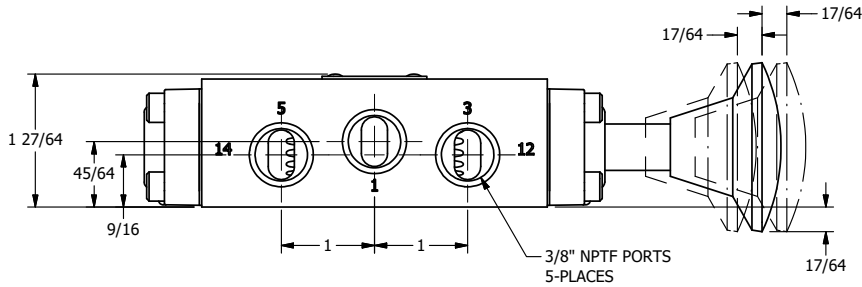

4 | 3 | 2 | 1

4 | 3 | 2 | 1

**AAA**  
PRODUCTS  
INTERNATIONAL

**AAA PRODUCTS INTERNATIONAL**  
7114 Harry Hines Blvd  
Dallas, TX 75235

TITLE: 3/8" SIDE PORT, PALM, 3 POS,  
DETENT A, SPR CTR FROM C,  
FLOAT CTR SPL, RED KNOB

DRAWING NO.:  
DIM\_KX3GJ

THE INFORMATION CONTAINED WITHIN THIS DOCUMENT IS PROPRIETARY TO AAA PRODUCTS AND MAY NOT BE DISCLOSED WITHOUT PRIOR WRITTEN CONSENT