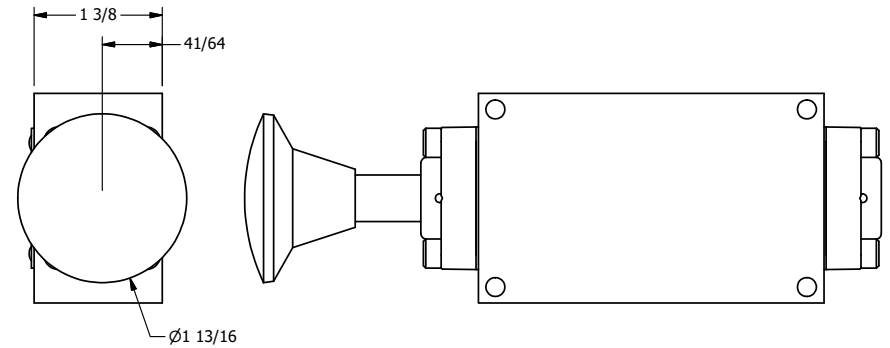

4 | 3 | 2 | 1

4 | 3 | 2 | 1

**AAA**  
PRODUCTS  
INTERNATIONAL

**AAA PRODUCTS INTERNATIONAL**  
7114 Harry Hines Blvd  
Dallas, TX 75235

TITLE: 3/8" SIDE PORT, PALM, 3 POS,  
DETENT A, SPR CTR FROM C,  
FLOAT CTR SPL, RED KNOB

DRAWING NO.:  
DIM\_KX3GJ

THE INFORMATION CONTAINED WITHIN THIS DOCUMENT IS PROPRIETARY TO AAA PRODUCTS AND MAY NOT BE DISCLOSED WITHOUT PRIOR WRITTEN CONSENT