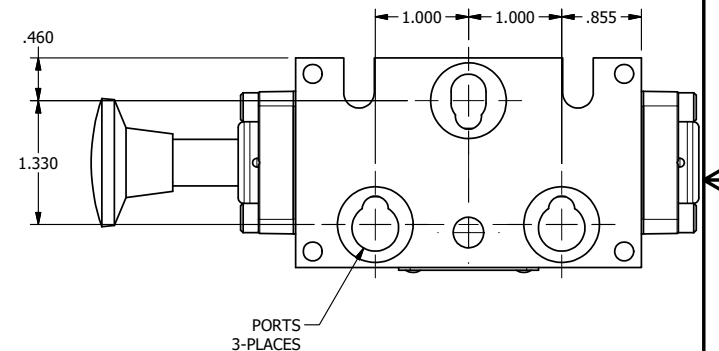

4

3

2

1

**AAA**  
PRODUCTS  
INTERNATIONAL

**AAA PRODUCTS  
INTERNATIONAL**  
7114 Harry Hines Blvd  
Dallas, TX 75235

TITLE: 3/8" STACK, PALM, 3 POS,  
DETENT A, SPR CTR FROM C,  
REGEN CTR SPL

DRAWING NO.:  
DIM\_BKX3D