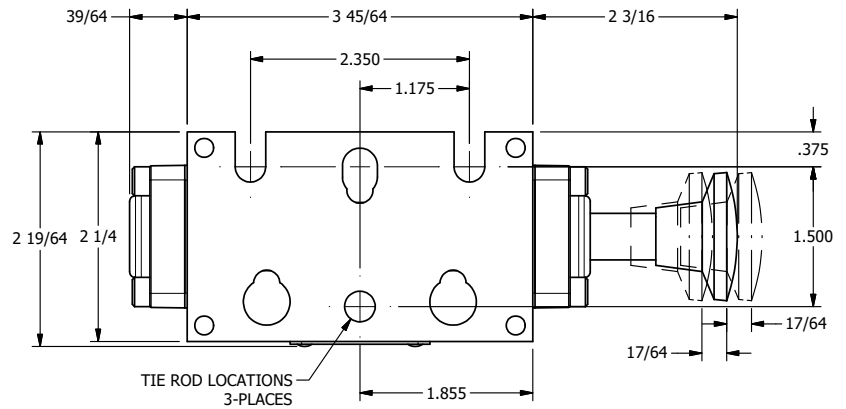

4

3

2

1

**AAA**  
PRODUCTS  
INTERNATIONAL

**AAA PRODUCTS  
INTERNATIONAL**  
7114 Harry Hines Blvd  
Dallas, TX 75235

TITLE: 3/8" STACK, PALM, 3 POS,  
DETENT A, SPR CTR FROM C,  
REGEN CTR SPL

DRAWING NO.:  
DIM\_BKX3D