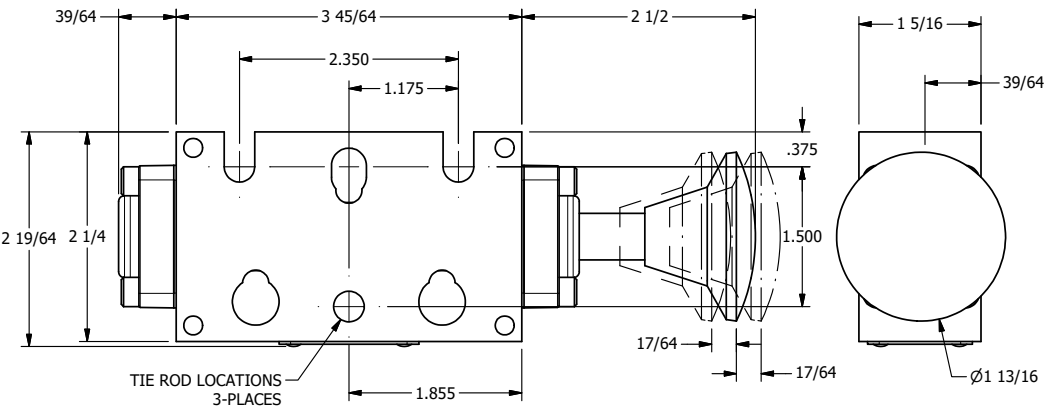

4

3

2

1

**AAA**  
PRODUCTS  
INTERNATIONAL

**AAA PRODUCTS  
INTERNATIONAL**  
7114 Harry Hines Blvd  
Dallas, TX 75235

TITLE: 1/4" STACK, PALM, 3 POS,  
DETENT A, SPR CTR FROM C,  
CLSD CTR SPL, RED KNOB

DRAWING NO.:  
DIM\_BKX2J