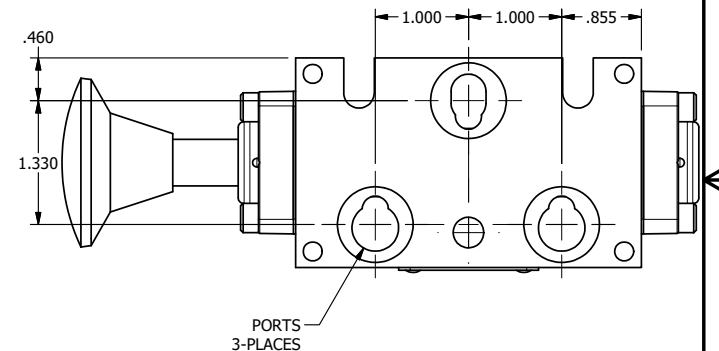

4

3

2

1

**AAA**  
PRODUCTS  
INTERNATIONAL

**AAA PRODUCTS  
INTERNATIONAL**  
7114 Harry Hines Blvd  
Dallas, TX 75235

TITLE: 1/4" STACK, PALM, 3 POS,  
DETENT A, SPR CTR FROM C,  
CLSD CTR SPL, RED KNOB

DRAWING NO.:  
DIM\_BKX2J