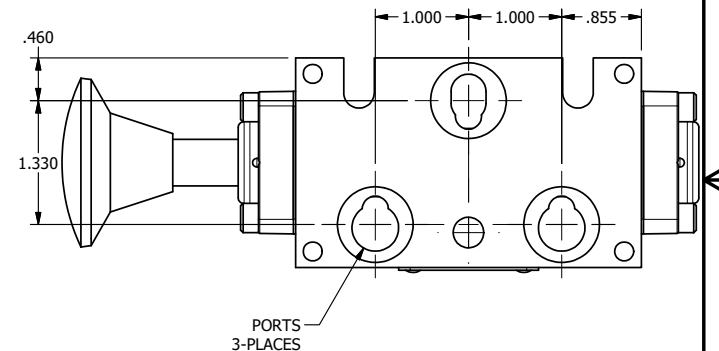

4

3

2

1

**AAA**  
PRODUCTS  
INTERNATIONAL

**AAA PRODUCTS  
INTERNATIONAL**  
7114 Harry Hines Blvd  
Dallas, TX 75235

TITLE: 1/4" STACK, PALM, 3 POS,  
DETENT A, SPR CTR FROM C,  
REGEN CTR SPL, RED KNOB

DRAWING NO.:  
DIM\_BKX2DJ