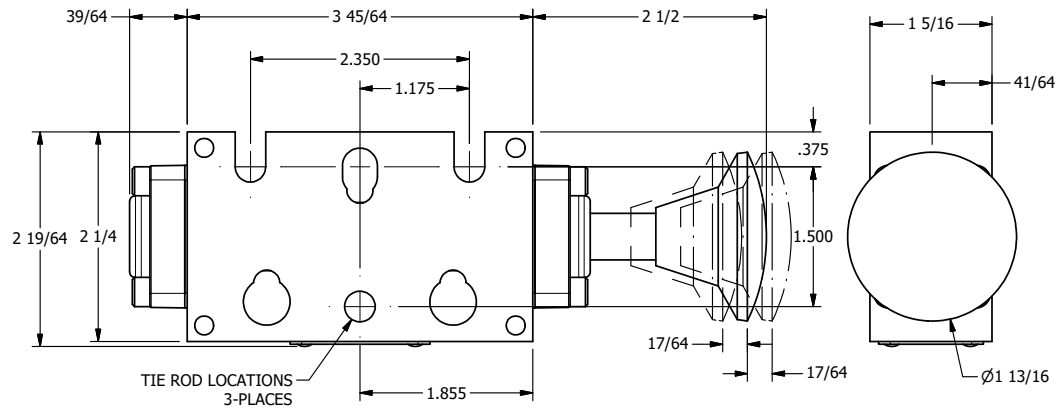

4

3

2

1

**AAA**  
PRODUCTS  
INTERNATIONAL

**AAA PRODUCTS  
INTERNATIONAL**  
7114 Harry Hines Blvd  
Dallas, TX 75235

TITLE: 1/4" STACK, PALM, 3 POS,  
DETENT A, SPR CTR FROM C,  
REGEN CTR SPL, RED KNOB

DRAWING NO.:  
DIM\_BKX2DJ