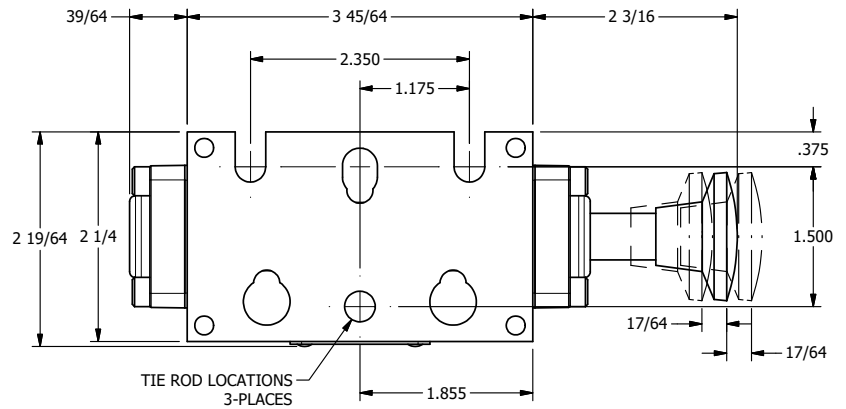

4

3

2

1

AAA
PRODUCTS
INTERNATIONAL

**AAA PRODUCTS
INTERNATIONAL**
7114 Harry Hines Blvd
Dallas, TX 75235

TITLE: 1/4" STACK, PALM, 3 POS,
DETENT A, SPR CTR FROM C,
REGEN CTR SPL

DRAWING NO.:
DIM_BKX2D