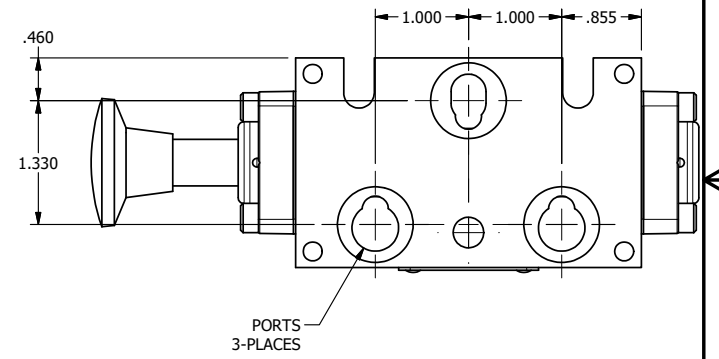

4

3

2

1

AAA
PRODUCTS
INTERNATIONAL

**AAA PRODUCTS
INTERNATIONAL**
7114 Harry Hines Blvd
Dallas, TX 75235

TITLE: 1/4" STACK, PALM, 3 POS,
DETENT A, SPR CTR FROM C,
REGEN CTR SPL

DRAWING NO.:
DIM_BKX2D