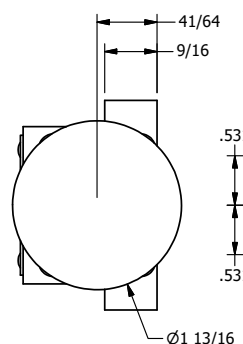

4

3

2

1

B

B

A

A

AAA
PRODUCTS
INTERNATIONAL

**AAA PRODUCTS
INTERNATIONAL**
7114 Harry Hines Blvd
Dallas, TX 75235

TITLE: 3/8" SUBPLATE, PALM, 3 POS,
DETENT C, SPR CTR FROM A,
CLSD CTR SPL, RED KNOB

DRAWING NO.:
DIM_KW3PJ