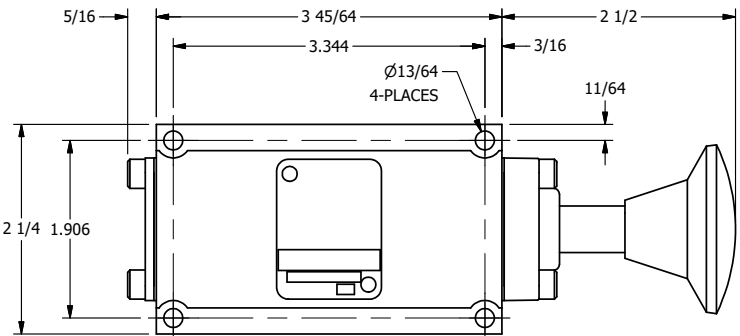

AAA
PRODUCTS
INTERNATIONAL

**AAA PRODUCTS
INTERNATIONAL**
7114 Harry Hines Blvd
Dallas, TX 75235

TITLE: 3/8" SUBPLATE, PALM, 3 POS,
DETENT C, SPR CTR FROM A,
CLSD CTR SPL, RED KNOB

DRAWING NO.:
DIM_KW3PJ