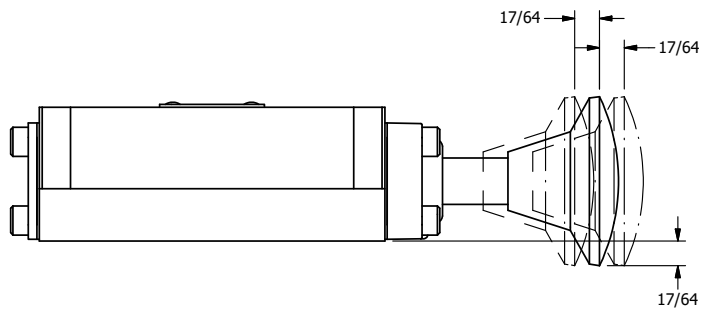

AAA
PRODUCTS
INTERNATIONAL

**AAA PRODUCTS
INTERNATIONAL**
7114 Harry Hines Blvd
Dallas, TX 75235

TITLE: 3/8" SUBPLATE, PALM, 3 POS,
DETENT C, SPR CTR FROM A,
CLSD CTR SPL, RED KNOB

DRAWING NO.:
DIM_KW3PJ