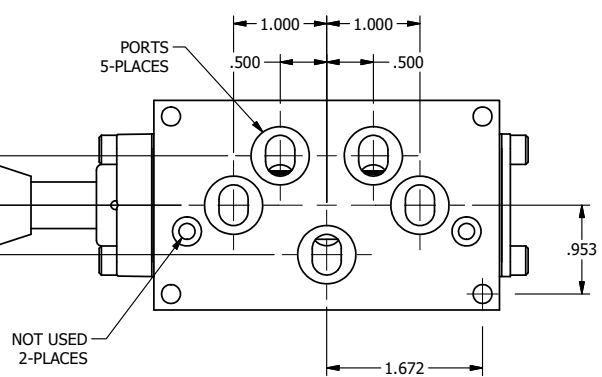

AAA
PRODUCTS
INTERNATIONAL

**AAA PRODUCTS
INTERNATIONAL**
7114 Harry Hines Blvd
Dallas, TX 75235

TITLE: 3/8" SUBPLATE, PALM, 3 POS,
DETENT C, SPR CTR FROM A,
CLSD CTR SPL, RED KNOB

DRAWING NO.:
DIM_KW3PJ