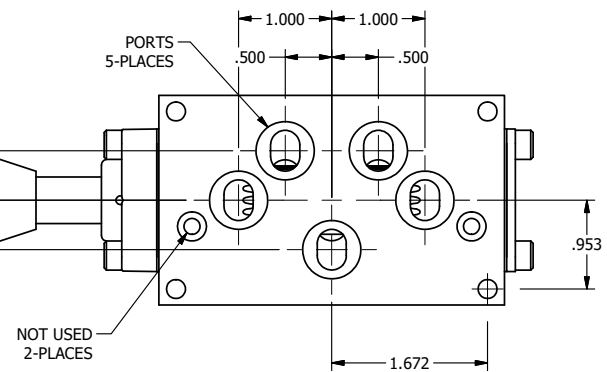

AAA
PRODUCTS
INTERNATIONAL

**AAA PRODUCTS
INTERNATIONAL**
7114 Harry Hines Blvd
Dallas, TX 75235

TITLE: 3/8" SUBPLATE, PALM, 3 POS,
DETENT C, SPR CTR FROM A,
FLOAT CTR SPL, RED KNOB

DRAWING NO.:
DIM_KW3PGJ