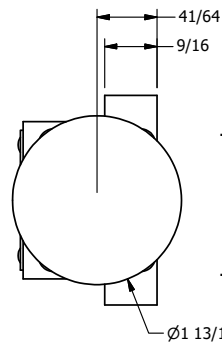

4

3

2

1

B

B

A

A

AAA
PRODUCTS
INTERNATIONAL

**AAA PRODUCTS
INTERNATIONAL**
7114 Harry Hines Blvd
Dallas, TX 75235

TITLE: 3/8" SUBPLATE, PALM, 3 POS,
DETENT C, SPR CTR FROM A,
FLOAT CTR SPL, RED KNOB

DRAWING NO.:
DIM_KW3PGJ