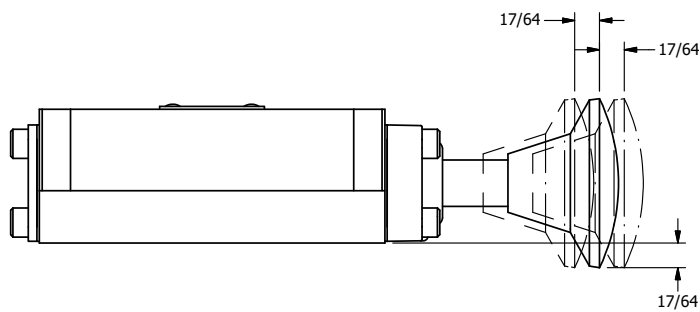

AAA
PRODUCTS
INTERNATIONAL

**AAA PRODUCTS
INTERNATIONAL**
7114 Harry Hines Blvd
Dallas, TX 75235

TITLE: 3/8" SUBPLATE, PALM, 3 POS,
DETENT C, SPR CTR FROM A,
FLOAT CTR SPL, RED KNOB

DRAWING NO.:
DIM_KW3PGJ