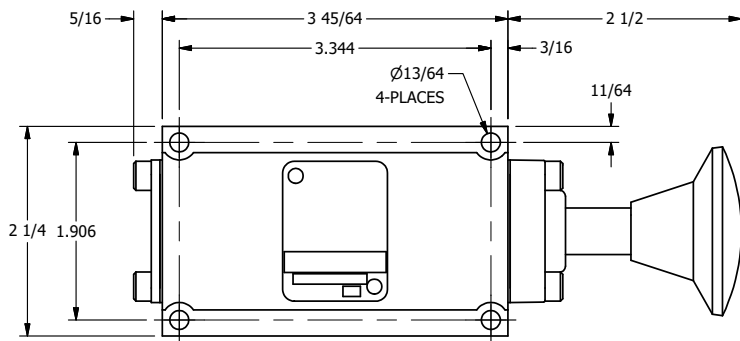

AAA
PRODUCTS
INTERNATIONAL

**AAA PRODUCTS
INTERNATIONAL**
7114 Harry Hines Blvd
Dallas, TX 75235

TITLE: 3/8" SUBPLATE, PALM, 3 POS,
DETENT C, SPR CTR FROM A,
FLOAT CTR SPL, RED KNOB

DRAWING NO.:
DIM_KW3PGJ