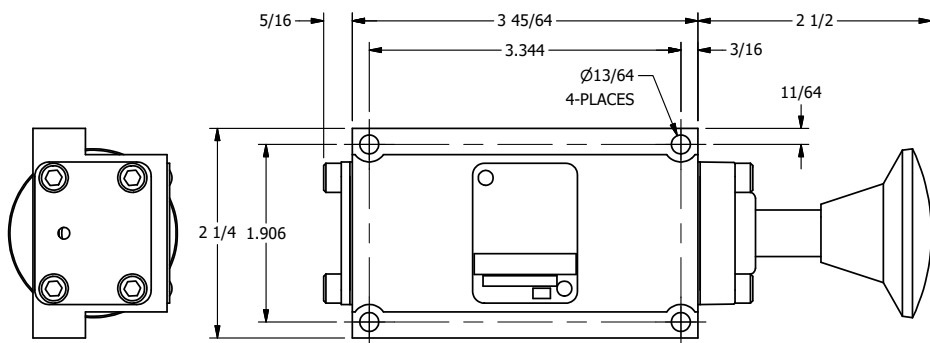

AAA
PRODUCTS
INTERNATIONAL

**AAA PRODUCTS
INTERNATIONAL**
7114 Harry Hines Blvd
Dallas, TX 75235

TITLE: 3/8" SUBPLATE, PALM, 3 POS,
DETENT C, SPR CTR FROM A,
REGEN CTR SPL, RED KNOB

DRAWING NO.:
DIM_KW3PDJ