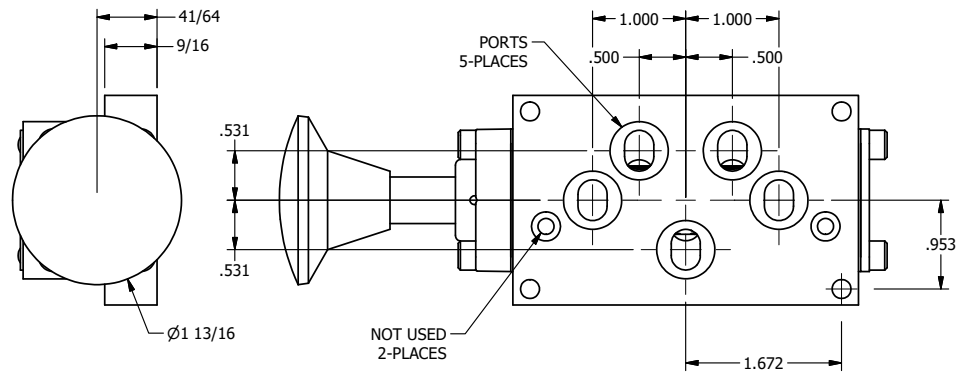

AAA
PRODUCTS
INTERNATIONAL

**AAA PRODUCTS
INTERNATIONAL**
7114 Harry Hines Blvd
Dallas, TX 75235

TITLE: 3/8" SUBPLATE, PALM, 3 POS,
DETENT C, SPR CTR FROM A,
REGEN CTR SPL, RED KNOB

DRAWING NO.:
DIM_KW3PDJ