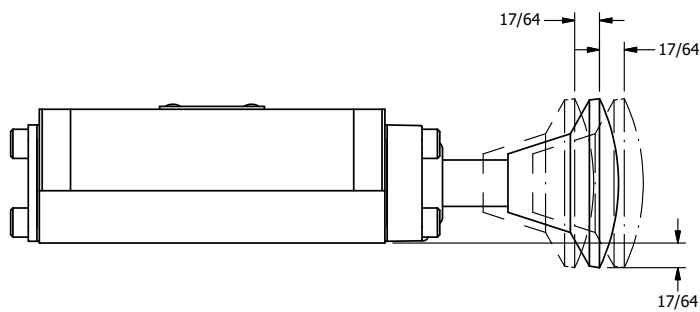

AAA
PRODUCTS
INTERNATIONAL

**AAA PRODUCTS
INTERNATIONAL**
7114 Harry Hines Blvd
Dallas, TX 75235

TITLE: 3/8" SUBPLATE, PALM, 3 POS,
DETENT C, SPR CTR FROM A,
REGEN CTR SPL, RED KNOB

DRAWING NO.:
DIM_KW3PDJ