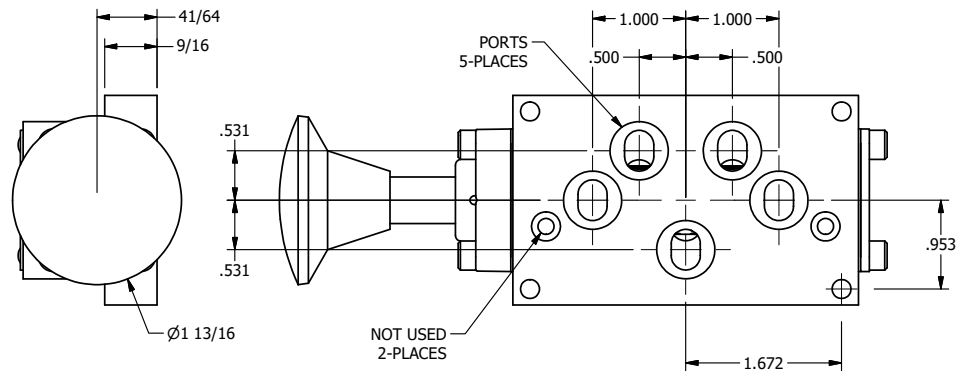

AAA
PRODUCTS
INTERNATIONAL

**AAA PRODUCTS
INTERNATIONAL**
7114 Harry Hines Blvd
Dallas, TX 75235

TITLE: 3/8" SUBPLATE, PALM, 3 POS,
DETENT C, SPR CTR FROM A,
REGEN CTR SPL

DRAWING NO.:
DIM_KW3PD

THE INFORMATION CONTAINED WITHIN THIS DOCUMENT IS PROPRIETARY TO AAA PRODUCTS AND MAY NOT BE DISCLOSED WITHOUT PRIOR WRITTEN CONSENT