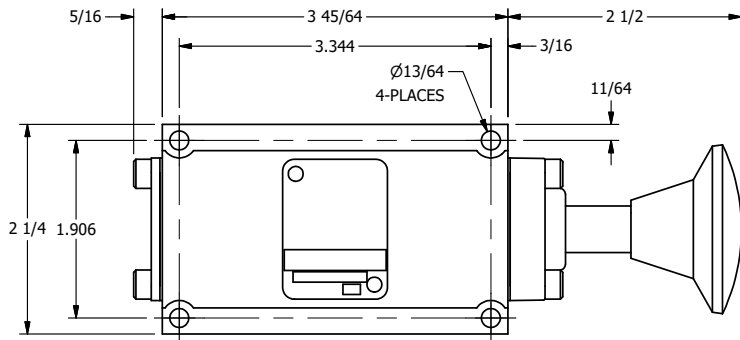

AAA
PRODUCTS
INTERNATIONAL

**AAA PRODUCTS
INTERNATIONAL**
7114 Harry Hines Blvd
Dallas, TX 75235

TITLE: 3/8" SUBPLATE, PALM, 3 POS,
DETENT C, SPR CTR FROM A,
REGEN CTR SPL

DRAWING NO.:
DIM_KW3PD

THE INFORMATION CONTAINED WITHIN THIS DOCUMENT IS PROPRIETARY TO AAA PRODUCTS AND MAY NOT BE DISCLOSED WITHOUT PRIOR WRITTEN CONSENT