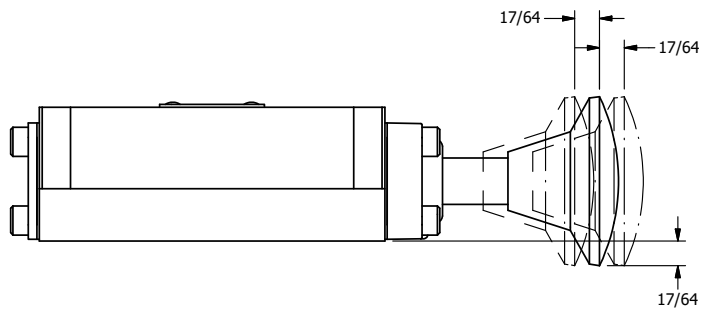

AAA
PRODUCTS
INTERNATIONAL

**AAA PRODUCTS
INTERNATIONAL**
7114 Harry Hines Blvd
Dallas, TX 75235

TITLE: 3/8" SUBPLATE, PALM, 3 POS,
DETENT C, SPR CTR FROM A,
REGEN CTR SPL

DRAWING NO.:
DIM_KW3PD

THE INFORMATION CONTAINED WITHIN THIS DOCUMENT IS PROPRIETARY TO AAA PRODUCTS AND MAY NOT BE DISCLOSED WITHOUT PRIOR WRITTEN CONSENT