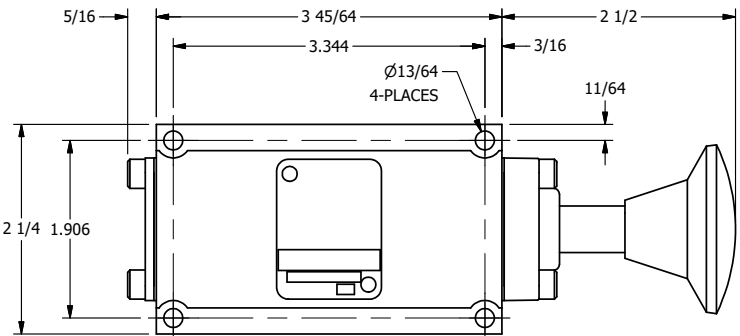

AAA
PRODUCTS
INTERNATIONAL

**AAA PRODUCTS
INTERNATIONAL**
7114 Harry Hines Blvd
Dallas, TX 75235

TITLE: 3/8" SUBPLATE, PALM, 3 POS,
DETENT C, SPR CTR FROM A,
CLSD CTR SPL

DRAWING NO.:
DIM_KW3P

THE INFORMATION CONTAINED WITHIN THIS DOCUMENT IS PROPRIETARY TO AAA PRODUCTS AND MAY NOT BE DISCLOSED WITHOUT PRIOR WRITTEN CONSENT