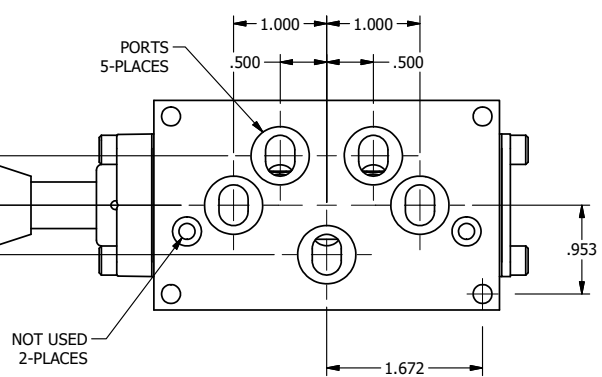

AAA
PRODUCTS
INTERNATIONAL

**AAA PRODUCTS
INTERNATIONAL**
7114 Harry Hines Blvd
Dallas, TX 75235

TITLE: 3/8" SUBPLATE, PALM, 3 POS,
DETENT C, SPR CTR FROM A,
CLSD CTR SPL

DRAWING NO.:
DIM_KW3P

THE INFORMATION CONTAINED WITHIN THIS DOCUMENT IS PROPRIETARY TO AAA PRODUCTS AND MAY NOT BE DISCLOSED WITHOUT PRIOR WRITTEN CONSENT