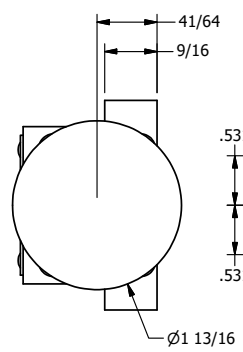

4

3

2

1

B

B

A

A

AAA
PRODUCTS
INTERNATIONAL

**AAA PRODUCTS
INTERNATIONAL**
7114 Harry Hines Blvd
Dallas, TX 75235

TITLE: 3/8" SUBPLATE, PALM, 3 POS,
DETENT C, SPR CTR FROM A,
CLSD CTR SPL

DRAWING NO.:
DIM_KW3P

THE INFORMATION CONTAINED WITHIN THIS DOCUMENT IS PROPRIETARY TO AAA PRODUCTS AND MAY NOT BE DISCLOSED WITHOUT PRIOR WRITTEN CONSENT