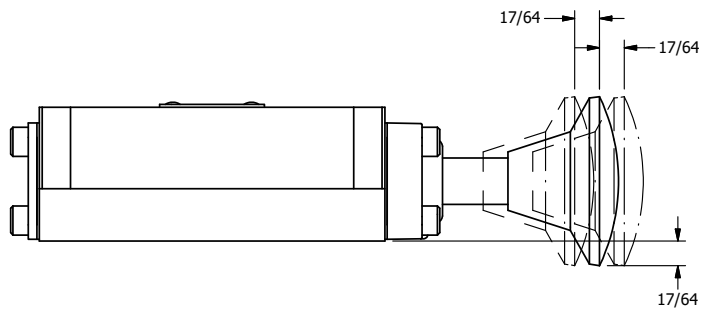

AAA
PRODUCTS
INTERNATIONAL

**AAA PRODUCTS
INTERNATIONAL**
7114 Harry Hines Blvd
Dallas, TX 75235

TITLE: 3/8" SUBPLATE, PALM, 3 POS,
DETENT C, SPR CTR FROM A,
CLSD CTR SPL

DRAWING NO.:
DIM_KW3P

THE INFORMATION CONTAINED WITHIN THIS DOCUMENT IS PROPRIETARY TO AAA PRODUCTS AND MAY NOT BE DISCLOSED WITHOUT PRIOR WRITTEN CONSENT