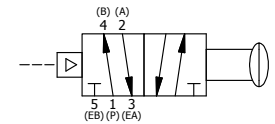

NOTES:
 1) REMOTE PILOT CAN BE ROUTED THROUGH SUBPLATE CONNECTION.

 AAA PRODUCTS INTERNATIONAL 7114 Harry Hines Blvd Dallas, TX 75235	TITLE: 3/8" SUBPLATE, PALM, 2 POS, FRICTION POS, PILOT RTRN, LOCKOUT C	PART NO.: DIM_KR3PLO
--	---	--------------------------------