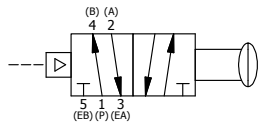

NOTES:  
 1) REMOTE PILOT CAN BE ROUTED THROUGH SUBPLATE CONNECTION.

	<b>AAA PRODUCTS INTERNATIONAL</b> 7114 Harry Hines Blvd Dallas, TX 75235	<b>TITLE:</b> 3/8" SUBPLATE, PALM, 2 POS, FRICTION POS, PILOT RTRN, RED KNOB	<b>PART NO.:</b> DIM_KR3PJ
--	--	--	-------------------------------