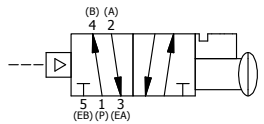

NOTES:
 1) REMOTE PILOT CAN BE ROUTED THROUGH SUBPLATE CONNECTION.

	AAA PRODUCTS INTERNATIONAL 7114 Harry Hines Blvd Dallas, TX 75235	TITLE: 3/8" SUBPLATE, PALM, 2 POS, FRICTION POS, PILOT RTRN, PINLOCK C, RED KNOB	PART NO.: DIM_KR3PEJ
--	--	---	--------------------------------