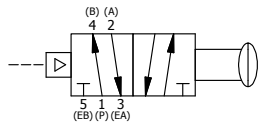

NOTES:
 1) REMOTE PILOT CAN BE ROUTED THROUGH SUBPLATE CONNECTION.

	AAA PRODUCTS INTERNATIONAL 7114 Harry Hines Blvd Dallas, TX 75235	TITLE: 3/8" SUBPLATE, PALM, 2 POS, FRICTION POS, PILOT RTRN	PART NO.: DIM_KR3P
--	--	--	------------------------------