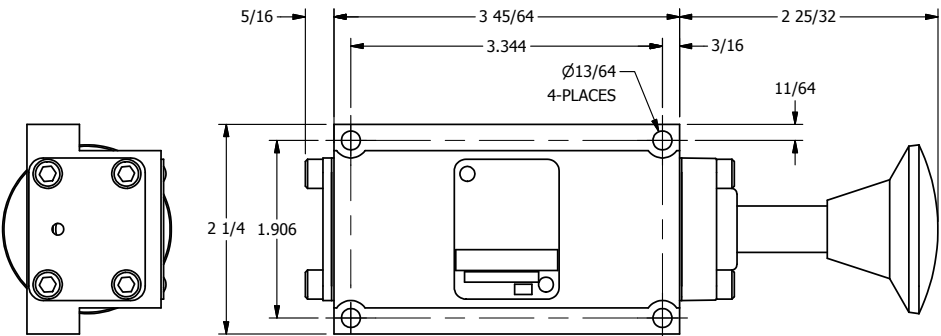

4

3

2

1

AAA
PRODUCTS
INTERNATIONAL

**AAA PRODUCTS
INTERNATIONAL**
7114 Harry Hines Blvd
Dallas, TX 75235

TITLE: 3/8" SUBPLATE, PALM, 2 POS,
SPRING RTRN, RED KNOB,
LOCKOUT C

PART NO.:
DIM_KO3PJLO