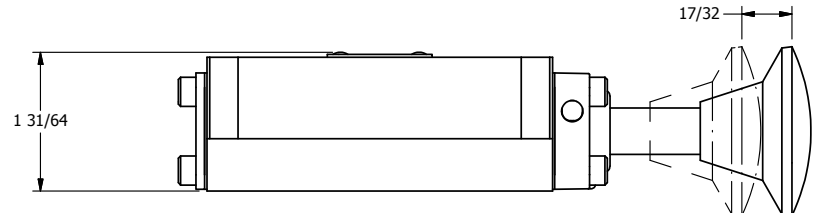

4

3

2

1

AAA
PRODUCTS
INTERNATIONAL

**AAA PRODUCTS
INTERNATIONAL**
7114 Harry Hines Blvd
Dallas, TX 75235

TITLE: 3/8" SUBPLATE, PALM, 2 POS,
SPRING RTRN, RED KNOB,
LOCKOUT C

PART NO.:
DIM_KO3PJLO