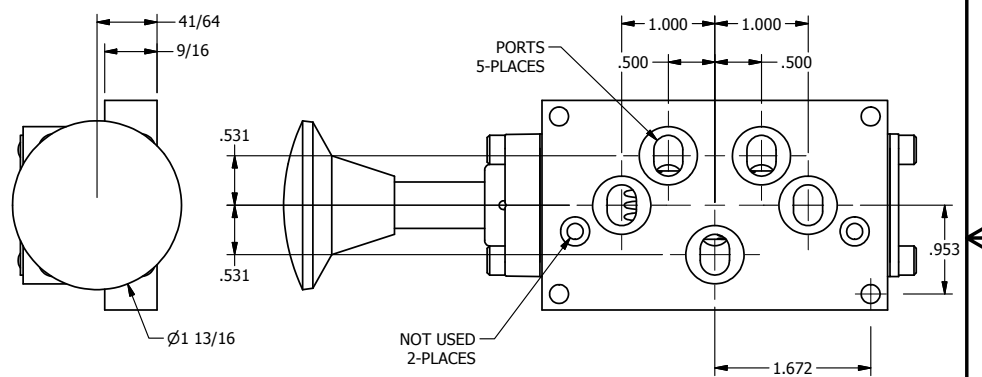

4

3

2

1

AAA
PRODUCTS
INTERNATIONAL

**AAA PRODUCTS
INTERNATIONAL**
7114 Harry Hines Blvd
Dallas, TX 75235

TITLE: 3/8" SUBPLATE, PALM, 2 POS,
SPRING RTRN, RED KNOB,
LOCKOUT C

PART NO.:
DIM_KO3PJLO