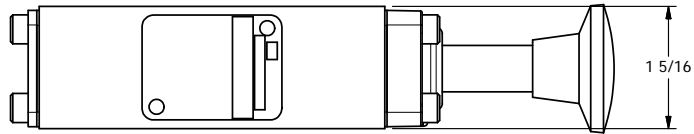

3/8" NPTF PORTS  
2-PLACES

TIE ROD LOCATIONS  
3-PLACES

Ø 3/8

PORTS  
3-PLACES

1 5/16

**AAA PRODUCTS  
INTERNATIONAL**  
7114 Harry Hines Blvd  
Dallas, TX 75235

TITLE: 3/8" STACK, PALM, 2 POS,  
SPRING RTRN