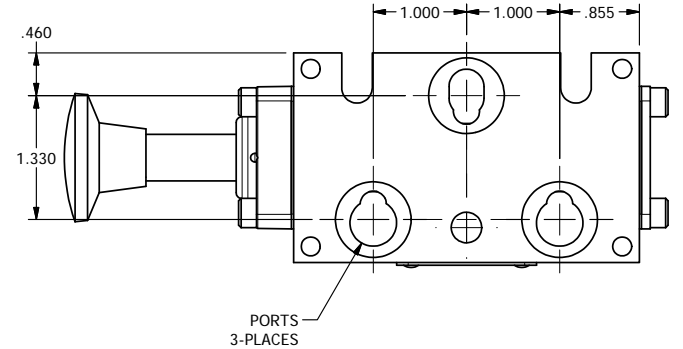

3/8" NPTF PORTS  
2-PLACES

TIE ROD LOCATIONS  
3-PLACES

Ø 3/8

PORTS  
3-PLACES

1 5/16

**AAA PRODUCTS  
INTERNATIONAL**  
7114 Harry Hines Blvd  
Dallas, TX 75235

TITLE: 3/8" STACK, PALM, 2 POS,  
SPRING RTRN

PART NO.:

DIM\_BKO3

THE INFORMATION CONTAINED WITHIN THIS DOCUMENT IS PROPRIETARY TO AAA PRODUCTS AND MAY NOT BE DISCLOSED WITHOUT PRIOR WRITTEN CONSENT