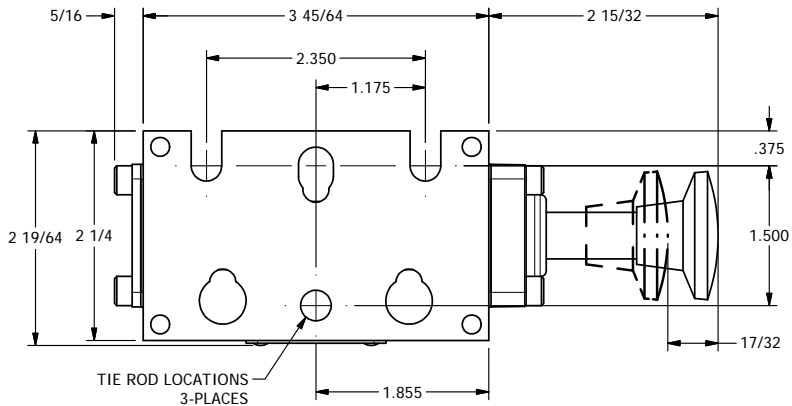

3/8" NPTF PORTS  
2-PLACES

TIE ROD LOCATIONS  
3-PLACES

Ø 3/8

PORTS  
3-PLACES

1 5/16

**AAA PRODUCTS  
INTERNATIONAL**  
7114 Harry Hines Blvd  
Dallas, TX 75235

TITLE: 3/8" STACK, PALM, 2 POS,  
SPRING RTRN

PART NO.:

DIM\_BKO3

THE INFORMATION CONTAINED WITHIN THIS DOCUMENT IS PROPRIETARY TO AAA PRODUCTS AND MAY NOT BE DISCLOSED WITHOUT PRIOR WRITTEN CONSENT