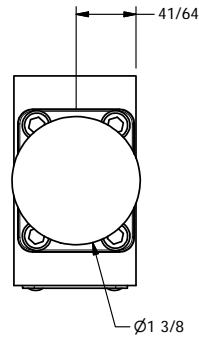

3/8" NPTF PORTS  
2-PLACES

TIE ROD LOCATIONS  
3-PLACES

Ø 3/8

PORTS  
3-PLACES

1 5/16

**AAA PRODUCTS  
INTERNATIONAL**  
7114 Harry Hines Blvd  
Dallas, TX 75235

TITLE: 3/8" STACK, PALM, 2 POS,  
SPRING RTRN

PART NO.:

DIM\_BKO3

THE INFORMATION CONTAINED WITHIN THIS DOCUMENT IS PROPRIETARY TO AAA PRODUCTS AND MAY NOT BE DISCLOSED WITHOUT PRIOR WRITTEN CONSENT