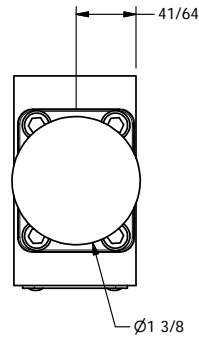

1/4" NPTF PORTS
2-PLACES

TIE ROD LOCATIONS
3-PLACES

Ø1/8

PORTS
3-PLACES

1 5/16

AAA
PRODUCTS
INTERNATIONAL

**AAA PRODUCTS
INTERNATIONAL**
7114 Harry Hines Blvd
Dallas, TX 75235

TITLE: 1/4" STACK, PALM, 2 POS,
SPRING RTRN

PART NO.:
DIM_BKO2

THE INFORMATION CONTAINED WITHIN THIS DOCUMENT IS PROPRIETARY TO AAA PRODUCTS AND MAY NOT BE DISCLOSED WITHOUT PRIOR WRITTEN CONSENT