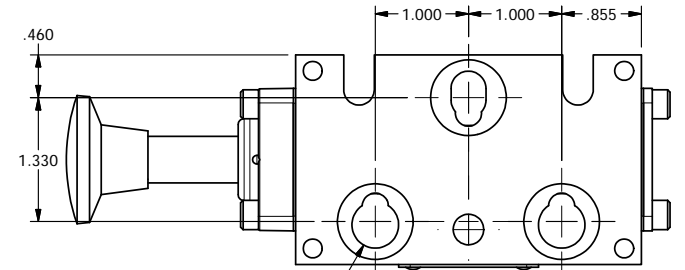

1/4" NPTF PORTS
2-PLACES

TIE ROD LOCATIONS
3-PLACES

Ø1/8

PORTS
3-PLACES

1 5/16

AAA
PRODUCTS
INTERNATIONAL

**AAA PRODUCTS
INTERNATIONAL**
7114 Harry Hines Blvd
Dallas, TX 75235

TITLE: 1/4" STACK, PALM, 2 POS,
SPRING RTRN