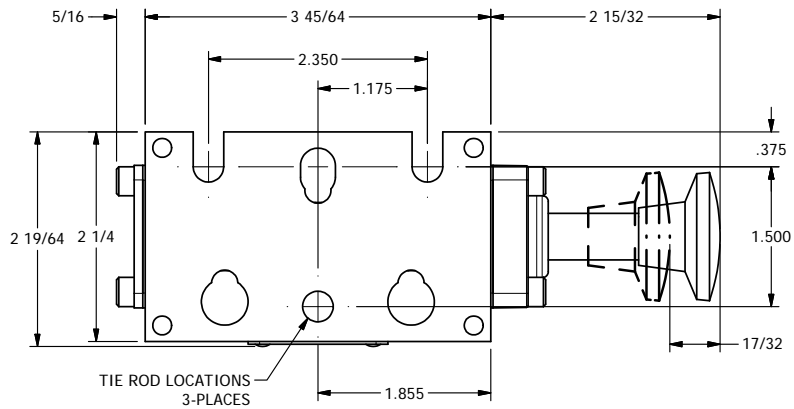

1/4" NPTF PORTS
2-PLACES

TIE ROD LOCATIONS
3-PLACES

Ø1/8

PORTS
3-PLACES

1 5/16

AAA
PRODUCTS
INTERNATIONAL

**AAA PRODUCTS
INTERNATIONAL**
7114 Harry Hines Blvd
Dallas, TX 75235

TITLE: 1/4" STACK, PALM, 2 POS,
SPRING RTRN

PART NO.:
DIM_BKO2

THE INFORMATION CONTAINED WITHIN THIS DOCUMENT IS PROPRIETARY TO AAA PRODUCTS AND MAY NOT BE DISCLOSED WITHOUT PRIOR WRITTEN CONSENT