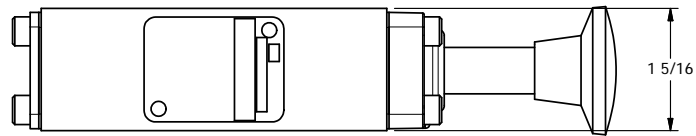

1/4" NPTF PORTS
2-PLACES

TIE ROD LOCATIONS
3-PLACES

Ø1/8

PORTS
3-PLACES

1 5/16

AAA
PRODUCTS
INTERNATIONAL

**AAA PRODUCTS
INTERNATIONAL**
7114 Harry Hines Blvd
Dallas, TX 75235

TITLE: 1/4" STACK, PALM, 2 POS,
SPRING RTRN