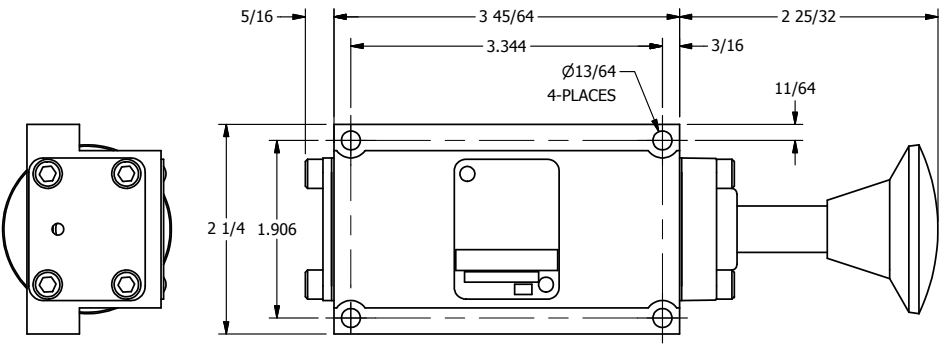

4

3

2

1

AAA
PRODUCTS
INTERNATIONAL

AAA PRODUCTS INTERNATIONAL
7114 Harry Hines Blvd
Dallas, TX 75235

TITLE: 3/8" SUBPLATE, PALM, 2 POS,
FRICTION POS, PULL RTRN
RED KNOB, LOCKOUT C

PART NO.:
DIM_KE3PJLO