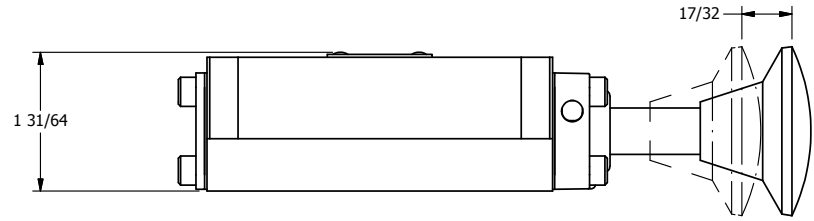

4

3

2

1

AAA
PRODUCTS
INTERNATIONAL

AAA PRODUCTS INTERNATIONAL
7114 Harry Hines Blvd
Dallas, TX 75235

TITLE: 3/8" SUBPLATE, PALM, 2 POS,
FRICTION POS, PULL RTRN
RED KNOB, LOCKOUT C

PART NO.:
DIM_KE3PJLO