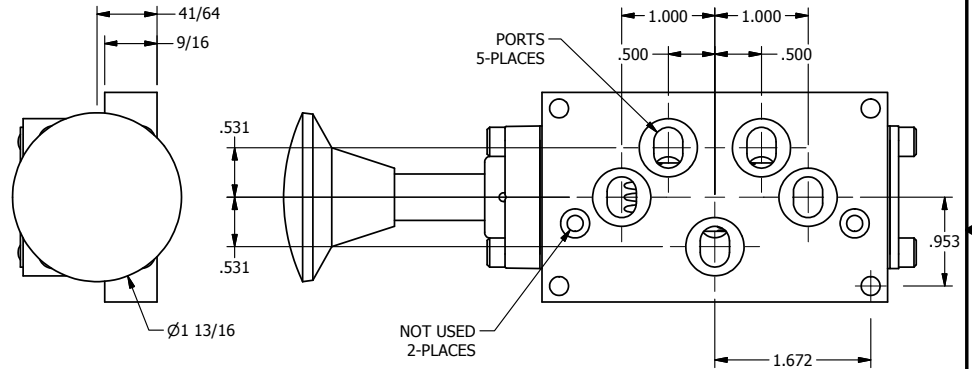

4

3

2

1

AAA
PRODUCTS
INTERNATIONAL

AAA PRODUCTS INTERNATIONAL
7114 Harry Hines Blvd
Dallas, TX 75235

TITLE: 3/8" SUBPLATE, PALM, 2 POS,
FRICTION POS, PULL RTRN
RED KNOB, LOCKOUT C

PART NO.:
DIM_KE3PJLO