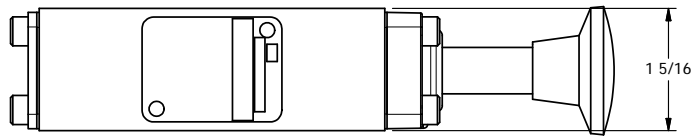

3/8" NPTF PORTS  
2-PLACES

TIE ROD LOCATIONS  
3-PLACES

Ø1 3/8

PORTS  
3-PLACES

**AAA**  
PRODUCTS  
INTERNATIONAL

**AAA PRODUCTS  
INTERNATIONAL**  
7114 Harry Hines Blvd  
Dallas, TX 75235

TITLE: 3/8" STACK, PALM, 2 POS,  
FRICTION POS, PULL RTRN