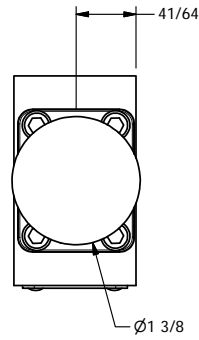

3/8" NPTF PORTS  
2-PLACES

TIE ROD LOCATIONS  
3-PLACES

Ø1 3/8

PORTS  
3-PLACES

**AAA**  
PRODUCTS  
INTERNATIONAL

**AAA PRODUCTS  
INTERNATIONAL**  
7114 Harry Hines Blvd  
Dallas, TX 75235

TITLE: 3/8" STACK, PALM, 2 POS,  
FRICTION POS, PULL RTRN

PART NO.: DIM\_BKE3

THE INFORMATION CONTAINED WITHIN THIS DOCUMENT IS PROPRIETARY TO AAA PRODUCTS AND MAY NOT BE DISCLOSED WITHOUT PRIOR WRITTEN CONSENT