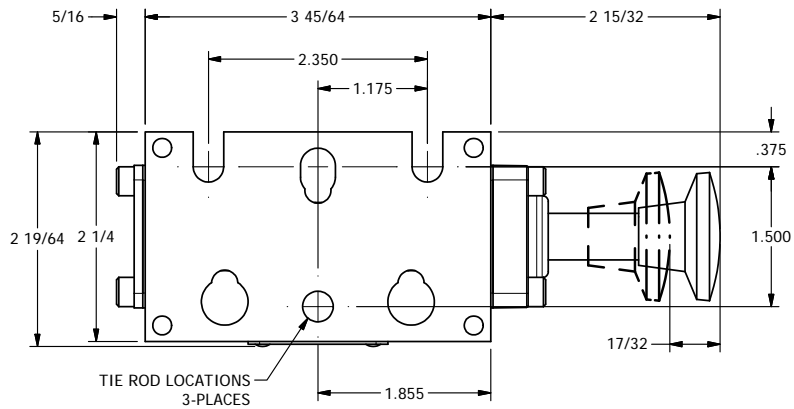

3/8" NPTF PORTS  
2-PLACES

TIE ROD LOCATIONS  
3-PLACES

Ø1 3/8

PORTS  
3-PLACES

**AAA**  
PRODUCTS  
INTERNATIONAL

**AAA PRODUCTS  
INTERNATIONAL**  
7114 Harry Hines Blvd  
Dallas, TX 75235

TITLE: 3/8" STACK, PALM, 2 POS,  
FRICTION POS, PULL RTRN

PART NO.: DIM\_BKE3

THE INFORMATION CONTAINED WITHIN THIS DOCUMENT IS PROPRIETARY TO AAA PRODUCTS AND MAY NOT BE DISCLOSED WITHOUT PRIOR WRITTEN CONSENT