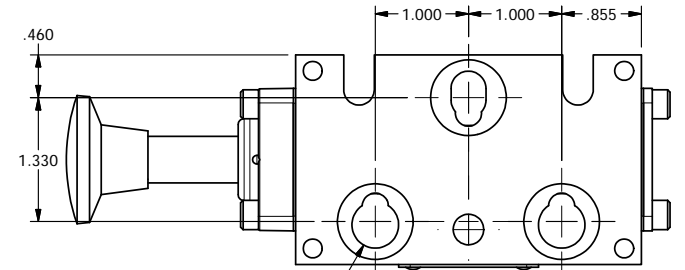

3/8" NPTF PORTS  
2-PLACES

TIE ROD LOCATIONS  
3-PLACES

Ø1 3/8

PORTS  
3-PLACES

**AAA**  
PRODUCTS  
INTERNATIONAL

**AAA PRODUCTS  
INTERNATIONAL**  
7114 Harry Hines Blvd  
Dallas, TX 75235

TITLE: 3/8" STACK, PALM, 2 POS,  
FRICTION POS, PULL RTRN

PART NO.: DIM\_BKE3

THE INFORMATION CONTAINED WITHIN THIS DOCUMENT IS PROPRIETARY TO AAA PRODUCTS AND MAY NOT BE DISCLOSED WITHOUT PRIOR WRITTEN CONSENT