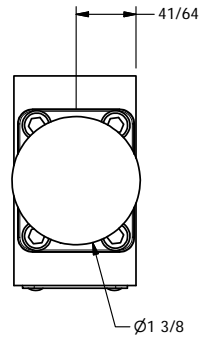

1/4" NPTF PORTS
2-PLACES

TIE ROD LOCATIONS
3-PLACES

Ø 1/8

PORTS
3-PLACES

1 5/16

AAA
PRODUCTS
INTERNATIONAL

**AAA PRODUCTS
INTERNATIONAL**
7114 Harry Hines Blvd
Dallas, TX 75235

TITLE: 1/4" STACK, PALM, 2 POS,
FRICTION POS, PULL RTRN

PART NO.: DIM_BKE2

THE INFORMATION CONTAINED WITHIN THIS DOCUMENT IS PROPRIETARY TO AAA PRODUCTS AND MAY NOT BE DISCLOSED WITHOUT PRIOR WRITTEN CONSENT