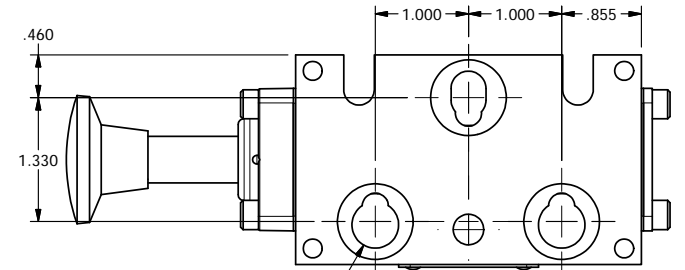

1/4" NPTF PORTS
2-PLACES

TIE ROD LOCATIONS
3-PLACES

Ø 1/8

PORTS
3-PLACES

1 5/16

AAA
PRODUCTS
INTERNATIONAL

**AAA PRODUCTS
INTERNATIONAL**
7114 Harry Hines Blvd
Dallas, TX 75235

TITLE: 1/4" STACK, PALM, 2 POS,
FRICTION POS, PULL RTRN

PART NO.: DIM_BKE2

THE INFORMATION CONTAINED WITHIN THIS DOCUMENT IS PROPRIETARY TO AAA PRODUCTS AND MAY NOT BE DISCLOSED WITHOUT PRIOR WRITTEN CONSENT