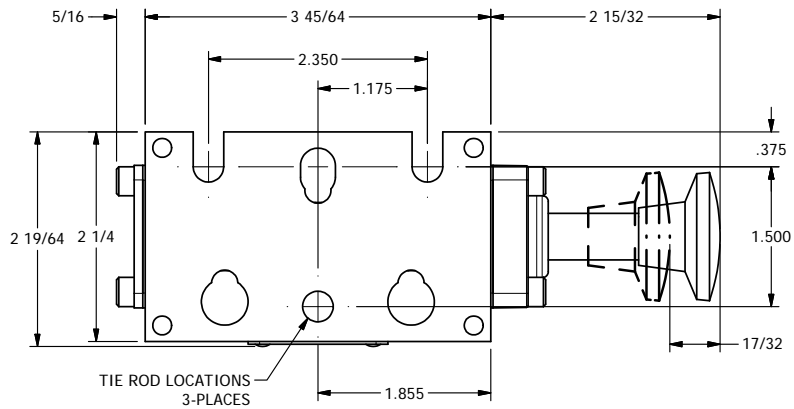

1/4" NPTF PORTS
2-PLACES

TIE ROD LOCATIONS
3-PLACES

Ø 1/8

PORTS
3-PLACES

1 5/16

AAA
PRODUCTS
INTERNATIONAL

**AAA PRODUCTS
INTERNATIONAL**
7114 Harry Hines Blvd
Dallas, TX 75235

TITLE: 1/4" STACK, PALM, 2 POS,
FRICTION POS, PULL RTRN

PART NO.: DIM_BKE2

THE INFORMATION CONTAINED WITHIN THIS DOCUMENT IS PROPRIETARY TO AAA PRODUCTS AND MAY NOT BE DISCLOSED WITHOUT PRIOR WRITTEN CONSENT