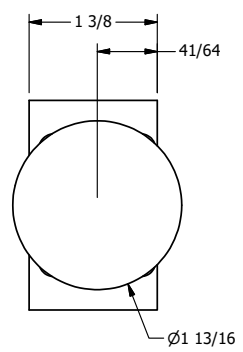

4

3

2

1

B

B

A

A

AAA
PRODUCTS
INTERNATIONAL

**AAA PRODUCTS
INTERNATIONAL**
7114 Harry Hines Blvd
Dallas, TX 75235

TITLE: 1/4" SIDE PORT, PALM, 3 POS,
RVRS SPR RTRN, RED KNOB,
LOCKOUT A, BRASS & SS

DRAWING NO.:
DIM_ZKA2JLO