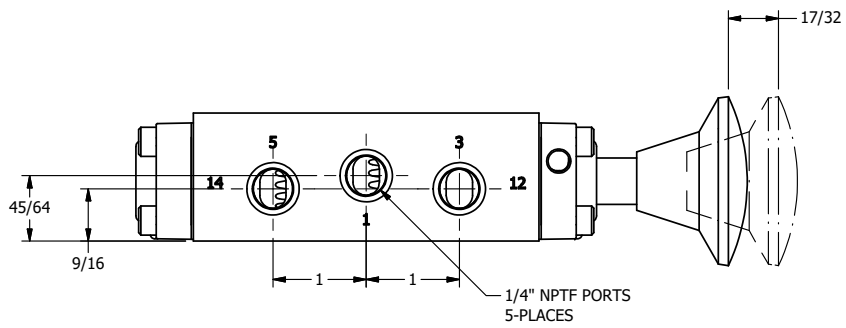

AAA
PRODUCTS
INTERNATIONAL

**AAA PRODUCTS
INTERNATIONAL**
7114 Harry Hines Blvd
Dallas, TX 75235

TITLE: 1/4" SIDE PORT, PALM, 3 POS,
RVRS SPR RTRN, RED KNOB,
LOCKOUT A, BRASS & SS

DRAWING NO.:
DIM_ZKA2JLO