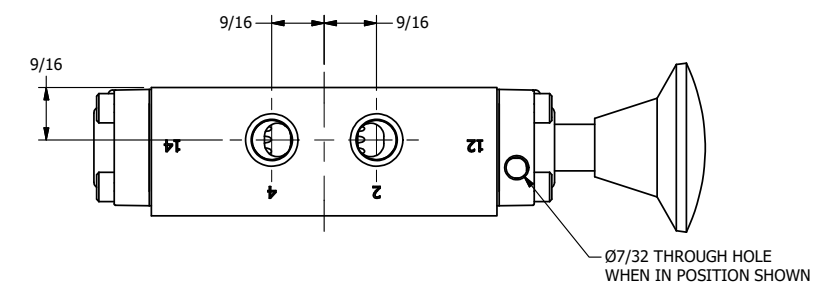

AAA
PRODUCTS
INTERNATIONAL

**AAA PRODUCTS
INTERNATIONAL**
7114 Harry Hines Blvd
Dallas, TX 75235

TITLE: 1/4" SIDE PORT, PALM, 3 POS,
RVRS SPR RTRN, RED KNOB,
LOCKOUT A, BRASS & SS

DRAWING NO.:
DIM_ZKA2JLO