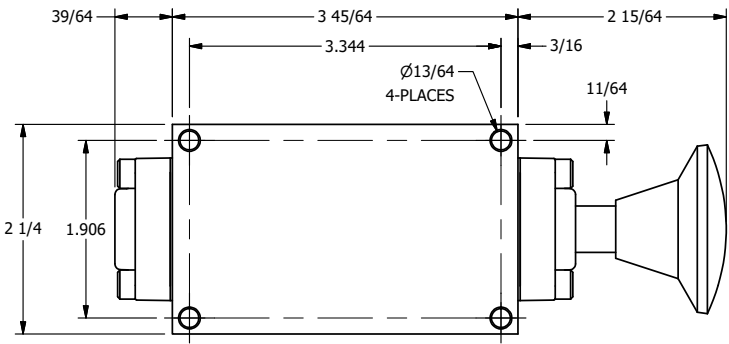

AAA
PRODUCTS
INTERNATIONAL

**AAA PRODUCTS
INTERNATIONAL**
7114 Harry Hines Blvd
Dallas, TX 75235

TITLE: 1/4" SIDE PORT, PALM, 3 POS,
RVRS SPR RTRN, RED KNOB,
LOCKOUT A, BRASS & SS

DRAWING NO.:
DIM_ZKA2JLO