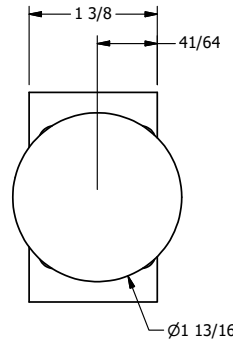

4

3

2

1

AAA
PRODUCTS
INTERNATIONAL

AAA PRODUCTS INTERNATIONAL
7114 Harry Hines Blvd
Dallas, TX 75235

TITLE: 1/4" SIDE PORT, PALM, 3 POS,
RVRS SPR RTRN, BRASS & SS,
RED KNOB

DRAWING NO.:
DIM_ZKA2J