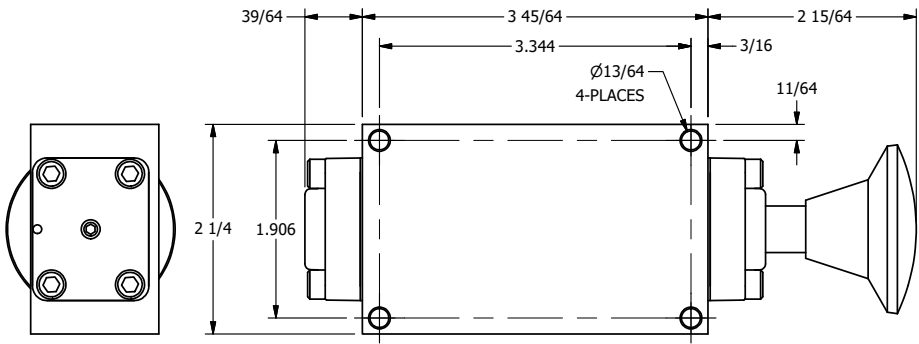

4

3

2

1

AAA
PRODUCTS
INTERNATIONAL

AAA PRODUCTS INTERNATIONAL
7114 Harry Hines Blvd
Dallas, TX 75235

TITLE: 1/4" SIDE PORT, PALM, 3 POS,
RVRS SPR RTRN, BRASS & SS,
RED KNOB

DRAWING NO.:
DIM_ZKA2J