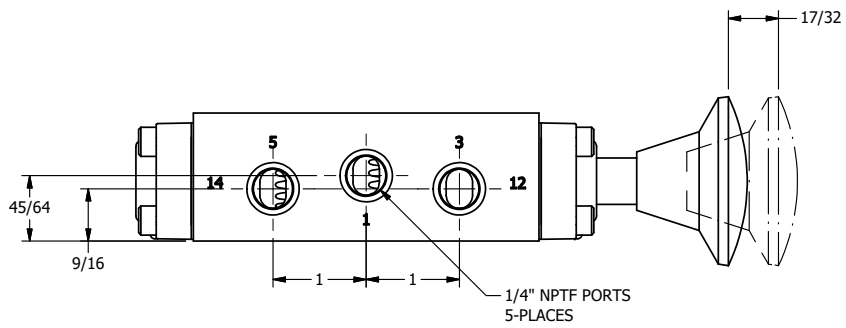

4

3

2

1

AAA
PRODUCTS
INTERNATIONAL

AAA PRODUCTS INTERNATIONAL
7114 Harry Hines Blvd
Dallas, TX 75235

TITLE: 1/4" SIDE PORT, PALM, 3 POS,
RVRS SPR RTRN, BRASS & SS,
RED KNOB

DRAWING NO.:
DIM_ZKA2J