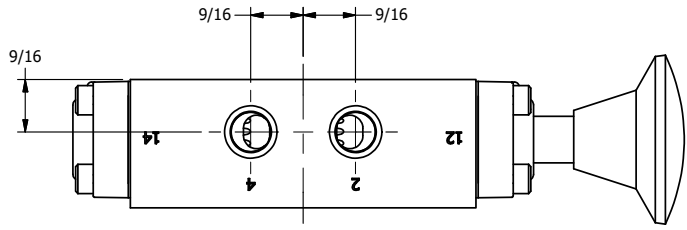

4

3

2

1

AAA
PRODUCTS
INTERNATIONAL

AAA PRODUCTS INTERNATIONAL
7114 Harry Hines Blvd
Dallas, TX 75235

TITLE: 1/4" SIDE PORT, PALM, 3 POS,
RVRS SPR RTRN, BRASS & SS,
RED KNOB

DRAWING NO.:
DIM_ZKA2J