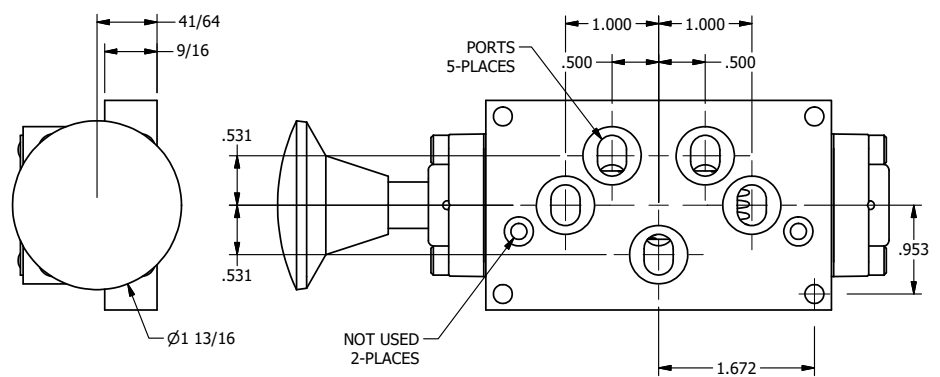

4

3

2

1

Ø7/32 THROUGH HOLE
WHEN IN POSITION SHOWN

AAA
PRODUCTS
INTERNATIONAL

**AAA PRODUCTS
INTERNATIONAL**
7114 Harry Hines Blvd
Dallas, TX 75235

TITLE: 3/8" SUBPLATE, PALM, 3 POS,
RVRS SPR RTRN, LOCKOUT A

DRAWING NO.:
DIM_KA3PLO

THE INFORMATION CONTAINED WITHIN THIS DOCUMENT IS PROPRIETARY TO AAA PRODUCTS AND MAY NOT BE DISCLOSED WITHOUT PRIOR WRITTEN CONSENT

4

3

2

1

B

B