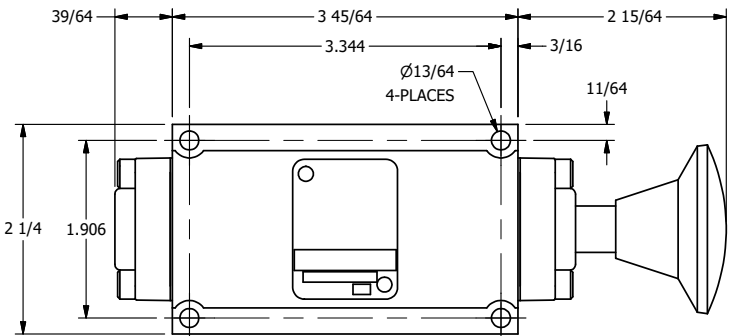

4

3

2

1

Ø7/32 THROUGH HOLE
WHEN IN POSITION SHOWN

AAA
PRODUCTS
INTERNATIONAL

**AAA PRODUCTS
INTERNATIONAL**
7114 Harry Hines Blvd
Dallas, TX 75235

TITLE: 3/8" SUBPLATE, PALM, 3 POS,
RVRS SPR RTRN, LOCKOUT A

DRAWING NO.:
DIM_KA3PLO

THE INFORMATION CONTAINED WITHIN THIS DOCUMENT IS PROPRIETARY TO AAA PRODUCTS AND MAY NOT BE DISCLOSED WITHOUT PRIOR WRITTEN CONSENT

4

3

2

1

B

B