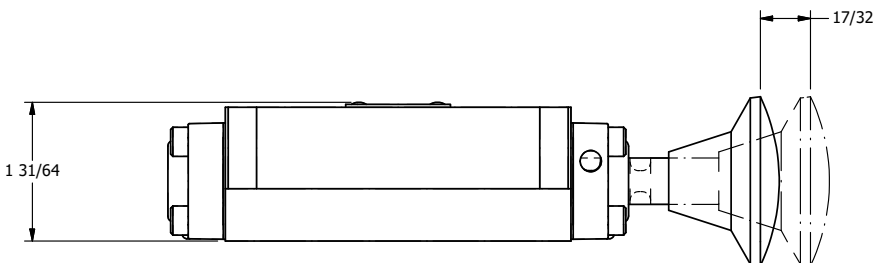

4

3

2

1

Ø7/32 THROUGH HOLE
WHEN IN POSITION SHOWN

AAA
PRODUCTS
INTERNATIONAL

**AAA PRODUCTS
INTERNATIONAL**
7114 Harry Hines Blvd
Dallas, TX 75235

TITLE: 3/8" SUBPLATE, PALM, 3 POS,
RVRS SPR RTRN, LOCKOUT A