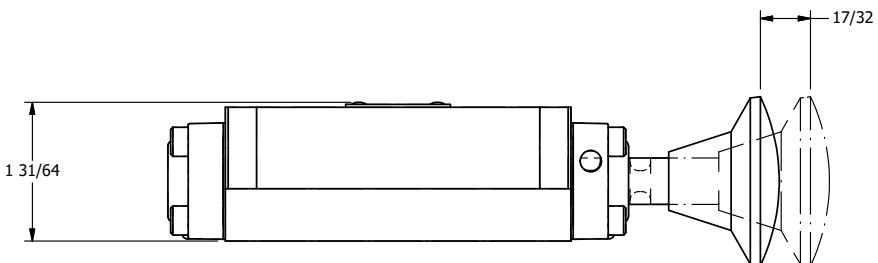

4

3

2

1

Ø7/32 THROUGH HOLE
WHEN IN POSITION SHOWN

AAA
PRODUCTS
INTERNATIONAL

**AAA PRODUCTS
INTERNATIONAL**
7114 Harry Hines Blvd
Dallas, TX 75235

TITLE: 3/8" SUBPLATE, PALM, 3 POS,
RVRS SPR RTRN, RED KNOB,
LOCKOUT A