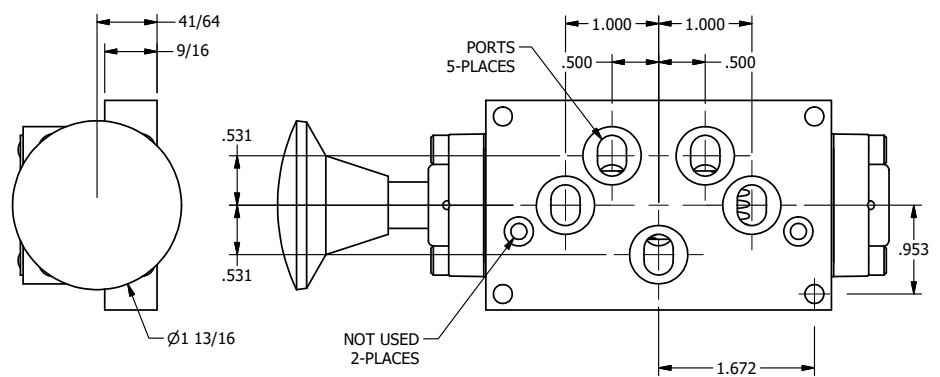

4

3

2

1

Ø7/32 THROUGH HOLE
WHEN IN POSITION SHOWN

AAA
PRODUCTS
INTERNATIONAL

**AAA PRODUCTS
INTERNATIONAL**
7114 Harry Hines Blvd
Dallas, TX 75235

TITLE: 3/8" SUBPLATE, PALM, 3 POS,
RVRS SPR RTRN, RED KNOB,
LOCKOUT A

DRAWING NO.:
DIM_KA3PJLO

THE INFORMATION CONTAINED WITHIN THIS DOCUMENT IS PROPRIETARY TO AAA PRODUCTS AND MAY NOT BE DISCLOSED WITHOUT PRIOR WRITTEN CONSENT

4

3

2

1

B

B