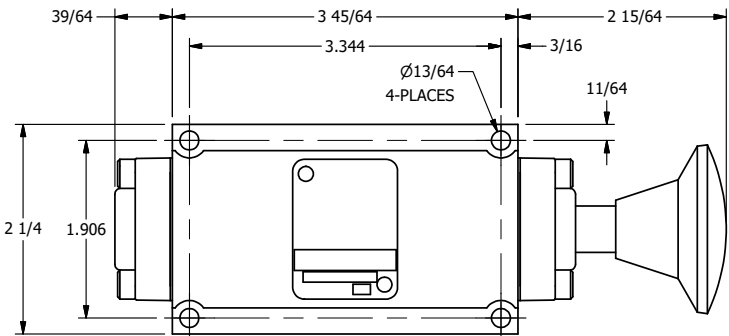

4

3

2

1

Ø7/32 THROUGH HOLE
WHEN IN POSITION SHOWN

AAA
PRODUCTS
INTERNATIONAL

**AAA PRODUCTS
INTERNATIONAL**
7114 Harry Hines Blvd
Dallas, TX 75235

TITLE: 3/8" SUBPLATE, PALM, 3 POS,
RVRS SPR RTRN, RED KNOB,
LOCKOUT A

DRAWING NO.:
DIM_KA3PJLO

THE INFORMATION CONTAINED WITHIN THIS DOCUMENT IS PROPRIETARY TO AAA PRODUCTS AND MAY NOT BE DISCLOSED WITHOUT PRIOR WRITTEN CONSENT

4

3

2

1

B

B