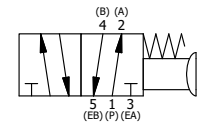

4

3

2

1

Ø7/32 THROUGH HOLE
WHEN IN POSITION SHOWN

AAA
PRODUCTS
INTERNATIONAL

**AAA PRODUCTS
INTERNATIONAL**
7114 Harry Hines Blvd
Dallas, TX 75235

TITLE: 3/8" SUBPLATE, PALM, 3 POS,
RVRS SPR RTRN, RED KNOB,
LOCKOUT A