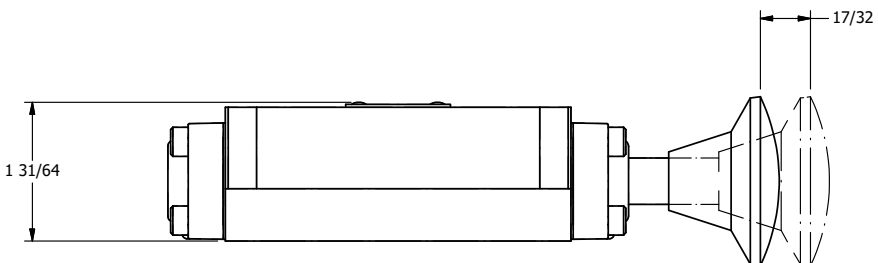

**AAA**  
 PRODUCTS  
 INTERNATIONAL  
**AAA PRODUCTS  
 INTERNATIONAL**  
 7114 Harry Hines Blvd  
 Dallas, TX 75235

TITLE: **3/8" SUBPLATE, PALM, 3 POS,  
 RVRS SPR RTRN, RED KNOB**

DRAWING NO.:  
**DIM\_KA3PJ**