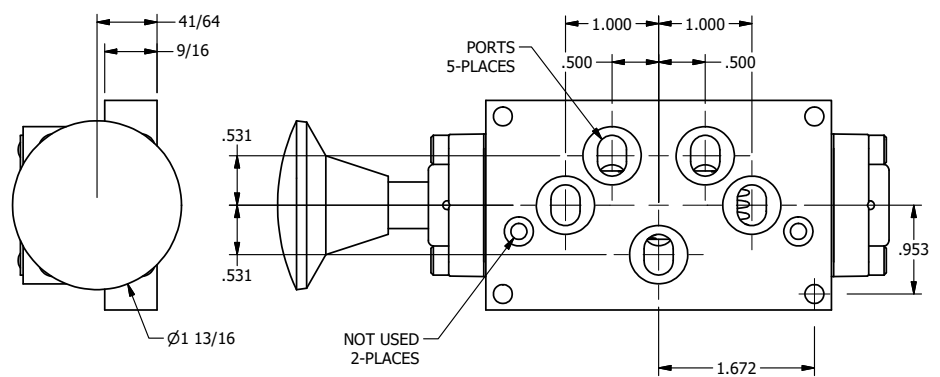

**AAA**  
 PRODUCTS  
 INTERNATIONAL  
**AAA PRODUCTS  
 INTERNATIONAL**  
 7114 Harry Hines Blvd  
 Dallas, TX 75235

TITLE: **3/8" SUBPLATE, PALM, 3 POS,  
 RVRS SPR RTRN, RED KNOB**

DRAWING NO.:  
**DIM\_KA3PJ**