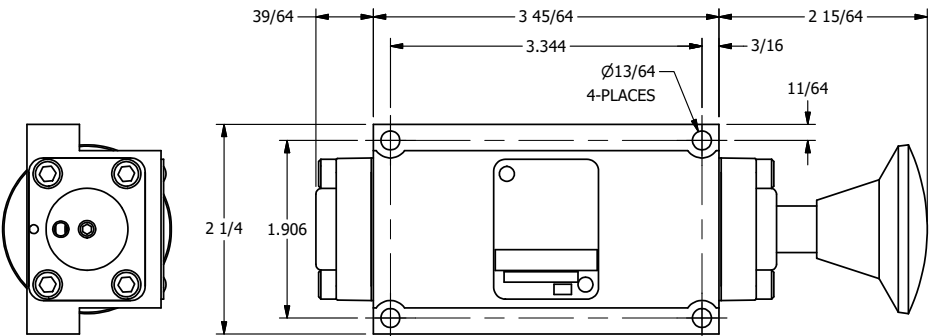

**AAA**  
 PRODUCTS  
 INTERNATIONAL  
**AAA PRODUCTS  
 INTERNATIONAL**  
 7114 Harry Hines Blvd  
 Dallas, TX 75235

TITLE: **3/8" SUBPLATE, PALM, 3 POS,  
 RVRS SPR RTRN, RED KNOB**

DRAWING NO.:  
**DIM\_KA3PJ**