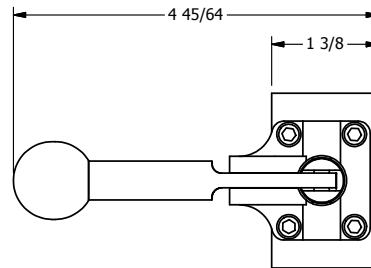

4

3

2

1

Ø.257 THRU HOLE
WHEN IN POSITION SHOWN

AAA
PRODUCTS
INTERNATIONAL

**AAA PRODUCTS
INTERNATIONAL**
7114 Harry Hines Blvd
Dallas, TX 75235

TITLE: 1/4" NAMUR, LEVER, 3 POS,
SPR CTR, LEVER SHFT, CLSD CTR SPL,
BRASS & STAINLESS, LOCKOUT B

PART NO.:
DIM_ZNHY2LO

THE INFORMATION CONTAINED WITHIN THIS DOCUMENT IS PROPRIETARY TO AAA PRODUCTS AND MAY NOT BE DISCLOSED WITHOUT PRIOR WRITTEN CONSENT

4

3

2

1

B

B