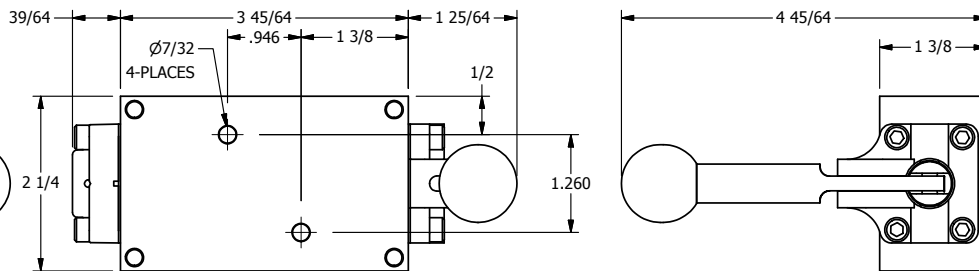

4

3

2

1

Ø.257 THRU HOLE
WHEN IN POSITION SHOWN

AAA
PRODUCTS
INTERNATIONAL

**AAA PRODUCTS
INTERNATIONAL**
7114 Harry Hines Blvd
Dallas, TX 75235

TITLE: 1/4" NAMUR, LEVER, 3 POS,
SPR CTR, LEVER SHFT, CLSD CTR SPL,
BRASS & STAINLESS, LOCKOUT B

PART NO.:
DIM_ZNHY2LO

THE INFORMATION CONTAINED WITHIN THIS DOCUMENT IS PROPRIETARY TO AAA PRODUCTS AND MAY NOT BE DISCLOSED WITHOUT PRIOR WRITTEN CONSENT

4

3

2

1

B

B