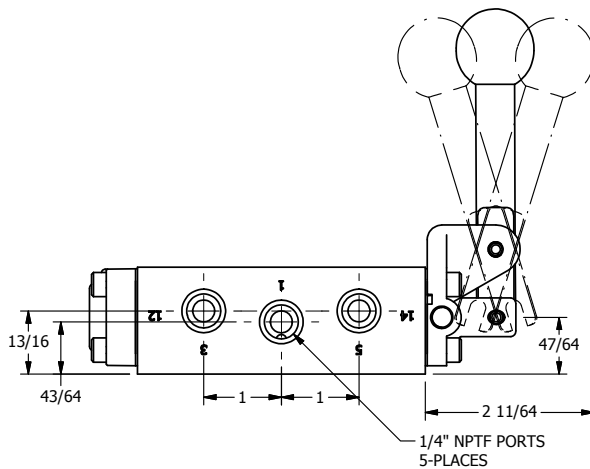

4

3

2

1

Ø.257 THRU HOLE
WHEN IN POSITION SHOWN

AAA
PRODUCTS
INTERNATIONAL

**AAA PRODUCTS
INTERNATIONAL**
7114 Harry Hines Blvd
Dallas, TX 75235

TITLE: 1/4" NAMUR, LEVER, 3 POS,
SPR CTR, LEVER SHFT, CLSD CTR SPL,
BRASS & STAINLESS, LOCKOUT B

PART NO.:
DIM_ZNHY2LO

THE INFORMATION CONTAINED WITHIN THIS DOCUMENT IS PROPRIETARY TO AAA PRODUCTS AND MAY NOT BE DISCLOSED WITHOUT PRIOR WRITTEN CONSENT

4

3

2

1

B

B