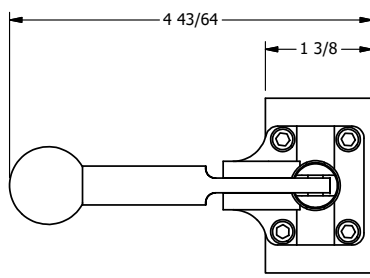

4

3

2

1

Ø.257 THRU HOLE
WHEN IN POSITION SHOWN

AAA
PRODUCTS
INTERNATIONAL

**AAA PRODUCTS
INTERNATIONAL**
7114 Harry Hines Blvd
Dallas, TX 75235

TITLE: 1/4" NAMUR, LEVER, 3 POS,
SPR CTR, CLSD CTR SPL, BR & SS,
RED KNOB, LOCKOUT B

DRAWING NO.:
DIM_ZNHY2JLO

THE INFORMATION CONTAINED WITHIN THIS DOCUMENT IS PROPRIETARY TO AAA PRODUCTS AND MAY NOT BE DISCLOSED WITHOUT PRIOR WRITTEN CONSENT

4

3

2

1

B

B