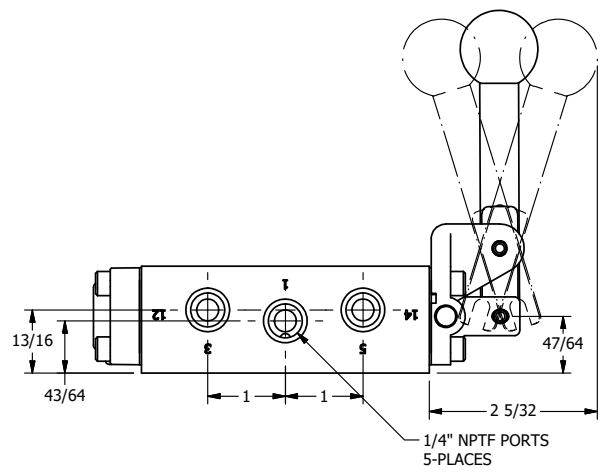

4

3

2

1

Ø.257 THRU HOLE
WHEN IN POSITION SHOWN

AAA
PRODUCTS
INTERNATIONAL

**AAA PRODUCTS
INTERNATIONAL**
7114 Harry Hines Blvd
Dallas, TX 75235

TITLE: 1/4" NAMUR, LEVER, 3 POS,
SPR CTR, CLSD CTR SPL, BR & SS,
RED KNOB, LOCKOUT B

DRAWING NO.:
DIM_ZNHY2JLO

THE INFORMATION CONTAINED WITHIN THIS DOCUMENT IS PROPRIETARY TO AAA PRODUCTS AND MAY NOT BE DISCLOSED WITHOUT PRIOR WRITTEN CONSENT

4

3

2

1

B

B