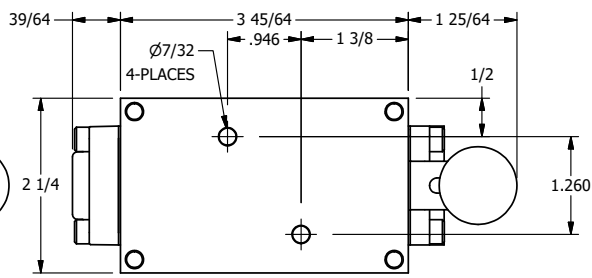

4

3

2

1

Ø.257 THRU HOLE
WHEN IN POSITION SHOWN

AAA
PRODUCTS
INTERNATIONAL

**AAA PRODUCTS
INTERNATIONAL**
7114 Harry Hines Blvd
Dallas, TX 75235

TITLE: 1/4" NAMUR, LEVER, 3 POS,
SPR CTR, CLSD CTR SPL, BR & SS,
RED KNOB, LOCKOUT B

DRAWING NO.:
DIM_ZNHY2JLO

THE INFORMATION CONTAINED WITHIN THIS DOCUMENT IS PROPRIETARY TO AAA PRODUCTS AND MAY NOT BE DISCLOSED WITHOUT PRIOR WRITTEN CONSENT

4

3

2

1

B

B