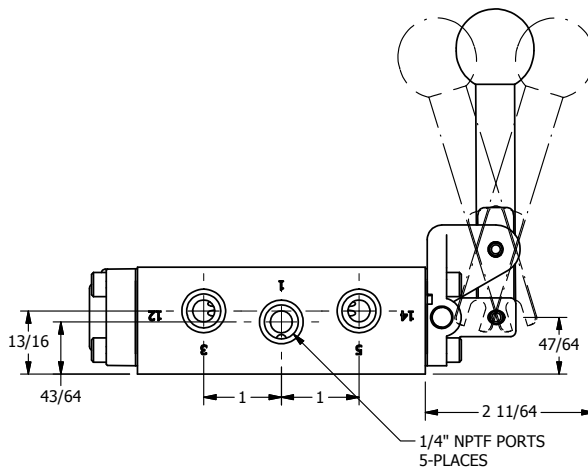

4

3

2

1

Ø.257 THRU HOLE
WHEN IN POSITION SHOWN

AAA
PRODUCTS
INTERNATIONAL

**AAA PRODUCTS
INTERNATIONAL**
7114 Harry Hines Blvd
Dallas, TX 75235

TITLE: 1/4" NAMUR, LEVER, 3 POS,
SPR CTR, LEVER SHFT, FLOAT CTR SPL,
BRASS & STAINLESS, LOCKOUT B

PART NO.:
DIM_ZNHY2GLO

THE INFORMATION CONTAINED WITHIN THIS DOCUMENT IS PROPRIETARY TO AAA PRODUCTS AND MAY NOT BE DISCLOSED WITHOUT PRIOR WRITTEN CONSENT

4

3

2

1

B

B