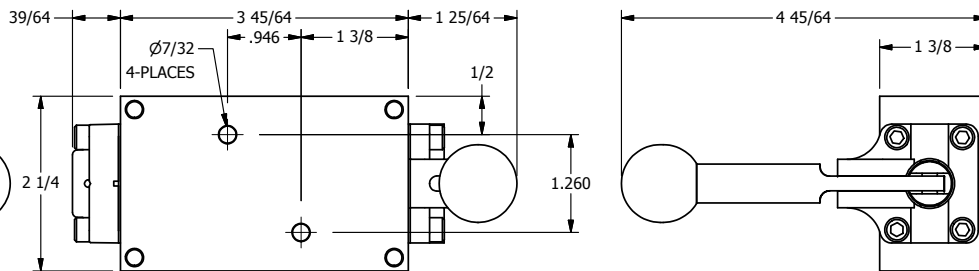

4

3

2

1

Ø.257 THRU HOLE
WHEN IN POSITION SHOWN

AAA
PRODUCTS
INTERNATIONAL

**AAA PRODUCTS
INTERNATIONAL**
7114 Harry Hines Blvd
Dallas, TX 75235

TITLE: 1/4" NAMUR, LEVER, 3 POS,
SPR CTR, LEVER SHFT, FLOAT CTR SPL,
BRASS & STAINLESS, LOCKOUT B

PART NO.:
DIM_ZNHY2GLO

THE INFORMATION CONTAINED WITHIN THIS DOCUMENT IS PROPRIETARY TO AAA PRODUCTS AND MAY NOT BE DISCLOSED WITHOUT PRIOR WRITTEN CONSENT

4

3

2

1

B

B