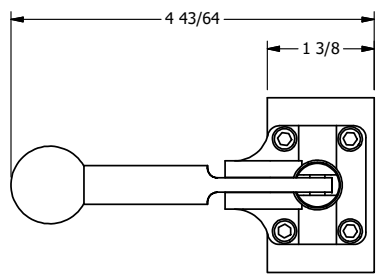

4

3

2

1

Ø.257 THRU HOLE  
WHEN IN POSITION SHOWN

1/4" NPTF PORTS  
5-PLACES

**AAA**  
PRODUCTS  
INTERNATIONAL  
7114 Harry Hines Blvd  
Dallas, TX 75235

TITLE: 1/4" NAMUR, LEVER, 3 POS,  
SPR CTR, FLOAT CTR SPL, BR & SS,  
RED KNOB, LOCKOUT B

DRAWING NO.:  
DIM\_ZNHY2GJLO

THE INFORMATION CONTAINED WITHIN THIS DOCUMENT IS PROPRIETARY TO AAA PRODUCTS AND MAY NOT BE DISCLOSED WITHOUT PRIOR WRITTEN CONSENT

4

3

2

1

B

B