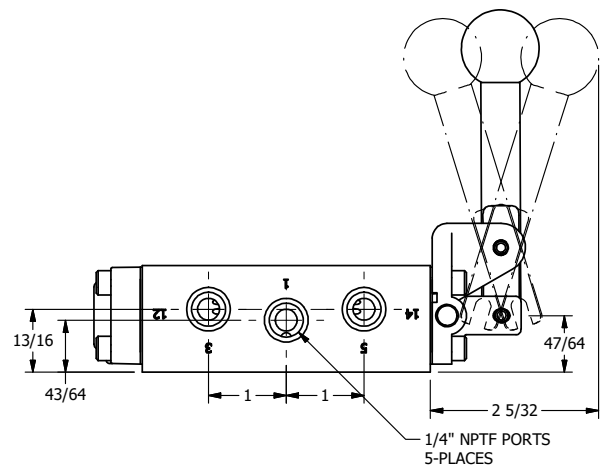

4

3

2

1

Ø.257 THRU HOLE  
WHEN IN POSITION SHOWN

1/4" NPTF PORTS  
5-PLACES

**AAA**  
PRODUCTS  
INTERNATIONAL  
7114 Harry Hines Blvd  
Dallas, TX 75235

TITLE: 1/4" NAMUR, LEVER, 3 POS,  
SPR CTR, FLOAT CTR SPL, BR & SS,  
RED KNOB, LOCKOUT B

DRAWING NO.:  
DIM\_ZNHY2GJLO

THE INFORMATION CONTAINED WITHIN THIS DOCUMENT IS PROPRIETARY TO AAA PRODUCTS AND MAY NOT BE DISCLOSED WITHOUT PRIOR WRITTEN CONSENT

4

3

2

1

B

B