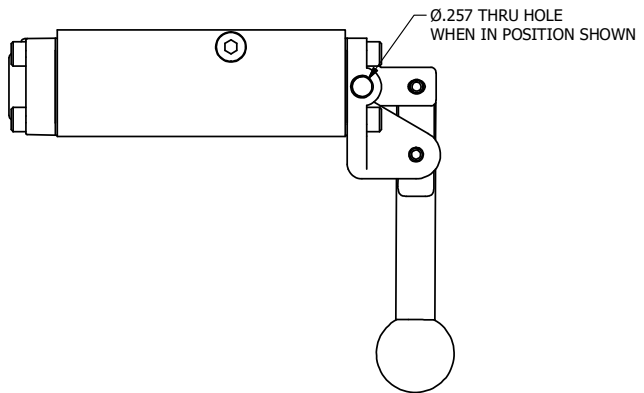

4

3

2

1

Ø.257 THRU HOLE  
WHEN IN POSITION SHOWN

1/4" NPTF PORTS  
5-PLACES

**AAA**  
PRODUCTS  
INTERNATIONAL  
7114 Harry Hines Blvd  
Dallas, TX 75235

TITLE: 1/4" NAMUR, LEVER, 3 POS,  
SPR CTR, FLOAT CTR SPL, BR & SS,  
RED KNOB, LOCKOUT B