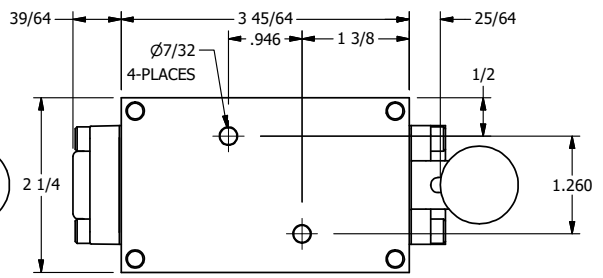

4

3

2

1

Ø.257 THRU HOLE  
WHEN IN POSITION SHOWN

1/4" NPTF PORTS  
5-PLACES

**AAA**  
PRODUCTS  
INTERNATIONAL  
7114 Harry Hines Blvd  
Dallas, TX 75235

TITLE: 1/4" NAMUR, LEVER, 3 POS,  
SPR CTR, FLOAT CTR SPL, BR & SS,  
RED KNOB, LOCKOUT B

DRAWING NO.:  
DIM\_ZNHY2GJLO

THE INFORMATION CONTAINED WITHIN THIS DOCUMENT IS PROPRIETARY TO AAA PRODUCTS AND MAY NOT BE DISCLOSED WITHOUT PRIOR WRITTEN CONSENT

4

3

2

1

B

B