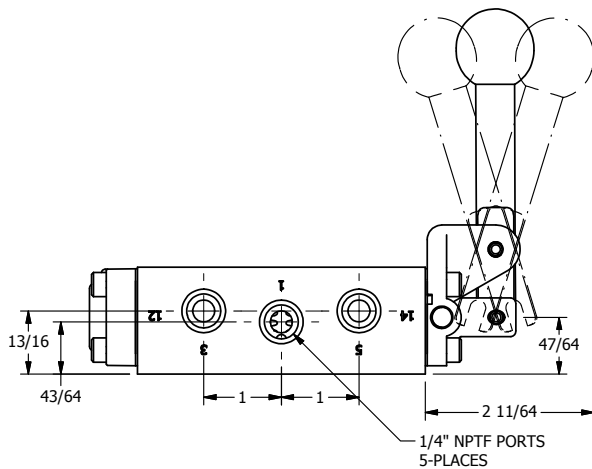

4

3

2

1

Ø.257 THRU HOLE  
WHEN IN POSITION SHOWN

**AAA**  
PRODUCTS  
INTERNATIONAL

**AAA PRODUCTS  
INTERNATIONAL**  
7114 Harry Hines Blvd  
Dallas, TX 75235

TITLE: 1/4" NAMUR, LEVER, 3 POS,  
SPR CTR, LEVER SHFT, REGEN CTR SPL,  
BRASS & STAINLESS, LOCKOUT B

PART NO.:  
DIM\_ZNHY2DLO

THE INFORMATION CONTAINED WITHIN THIS DOCUMENT IS PROPRIETARY TO AAA PRODUCTS AND MAY NOT BE DISCLOSED WITHOUT PRIOR WRITTEN CONSENT

4

3

2

1

B

B