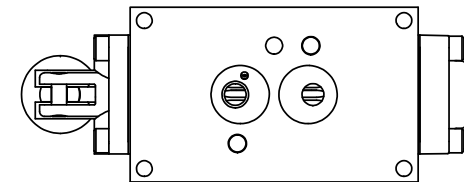

4

3

2

1

Ø.257 THRU HOLE  
WHEN IN POSITION SHOWN

**AAA**  
PRODUCTS  
INTERNATIONAL

**AAA PRODUCTS  
INTERNATIONAL**  
7114 Harry Hines Blvd  
Dallas, TX 75235

TITLE: 1/4" NAMUR, LEVER, 3 POS,  
SPR CTR, LEVER SHFT, REGEN CTR SPL,  
BRASS & STAINLESS, LOCKOUT B

PART NO.:  
DIM\_ZNHY2DLO

THE INFORMATION CONTAINED WITHIN THIS DOCUMENT IS PROPRIETARY TO AAA PRODUCTS AND MAY NOT BE DISCLOSED WITHOUT PRIOR WRITTEN CONSENT

4

3

2

1

B

B