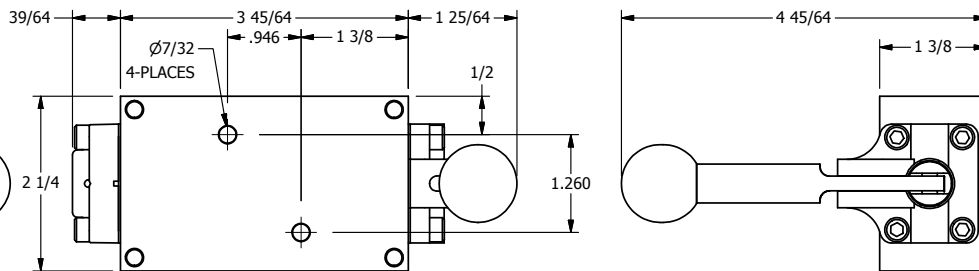

4

3

2

1

Ø.257 THRU HOLE  
WHEN IN POSITION SHOWN

**AAA**  
PRODUCTS  
INTERNATIONAL

**AAA PRODUCTS  
INTERNATIONAL**  
7114 Harry Hines Blvd  
Dallas, TX 75235

TITLE: 1/4" NAMUR, LEVER, 3 POS,  
SPR CTR, LEVER SHFT, REGEN CTR SPL,  
BRASS & STAINLESS, LOCKOUT B

PART NO.:  
DIM\_ZNHY2DLO

THE INFORMATION CONTAINED WITHIN THIS DOCUMENT IS PROPRIETARY TO AAA PRODUCTS AND MAY NOT BE DISCLOSED WITHOUT PRIOR WRITTEN CONSENT

4

3

2

1

B

B